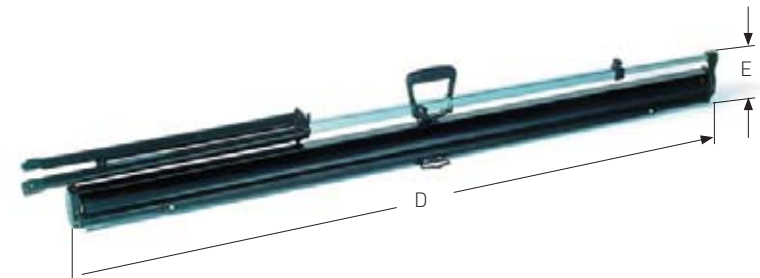

# Specification For GV Tripod Screens

## Features:

- Black steel casing incorporating tripod legs.
- Manual pull up (adjustable height).
- Plana R front projection fabric.
- Free standing on the floor.
- Note: The tripod is not detachable from the screen.

Product Code	4:3	16:9	Image Size w x h (mm)	Transport size w x h x d (mm)	Dimension A (mm)	Dimension B (mm)	Dimension C (mm)	Dimension D (mm)	Dimension E (mm)	Weight
GRT1520	75"	69"	1520 x 1520	1910 x 200 x 120	2850	895	930	1705	105	8kg
GRT1720	85"	78"	1720 x 1720	2110 x 200 x 120	2785	950	970	1895	70	8kg
GRT2030	100"	92"	2030 x 2030	2440 x 200 x 120	2945	705	670	2225	75	12kg