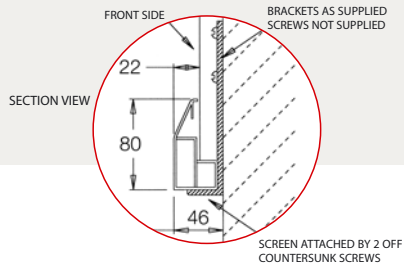

CinemaSnap • Rear Projection & MicroPerforated

CinemaSnap REAR PROJECTION

The CinemaSnap fixed frame screen system can be utilised with rear projection material to allow for projector placement behind the screen, for use in a high light environment and where a trainer / presenter can move in front of the screen without blocking the light beam. It also removes the projector from the working area and provides a better contrast ratio.