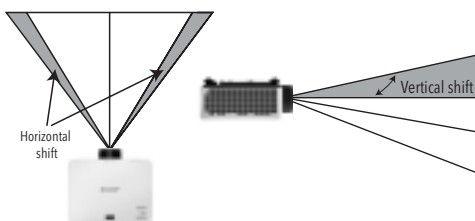

Advanced Connectivity

More Flexible Installations

- Motorized zoom, focus and lens shift simplifies installation and operation by easily adjusting the lens through the remote control
- Lens shift capabilities make alignment easy: (H = +/- 25% / V = +/-55)
- Tilt-free installation capabilities make these projectors ideal for almost any install environment, including portrait orientation

Advanced Installation Features

Motorized Lens Shift, Zoom and Focus

Lens shift provides greater flexibility when determining install location

Tilt-free

The projector can be rotated freely (360°) to orient the image depending on the installation requirements

Portrait mode

Allows the projector to be rotated (and screen if necessary) to a vertical alignment so that portrait content can be viewed without black bars on the side when landscape mode is used.

UNIQUE FEATURES