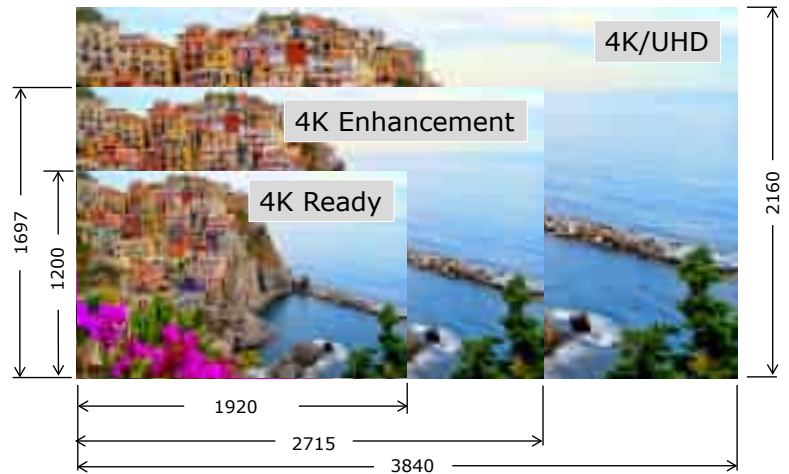

SHARP

P Series

Bringing big screen 4K UHD into the mainstream

P601Q/P721Q

Taking 4K laser projection into new frontiers with a unique combination of brightness and function.

Powerful Performance

- Native 4K UHD (3840 x 2160) resolution produces stunning images with incredible detail
- After startup images appear immediately with breakthrough laser technology
- Advanced laser technology delivers a reliable, maintenance free light source for 20,000 hours
- Integrated software support for Crestron, AMX, PJ Link control systems

4K UHD Resolution

- Utilizing the latest DMD chip from Texas Instruments with pixel shift capabilities resulting in an unsurpassed viewable resolution of 8.3million pixels
- Viewable resolution matches standard 4K UHD LCD displays providing consistency when developing content for your presentations