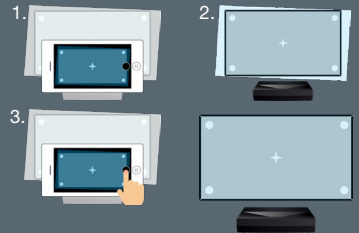

SmartFIT

Auto geometry correction system ensures hassle-free setup that produces incredible projections using a smartphone.