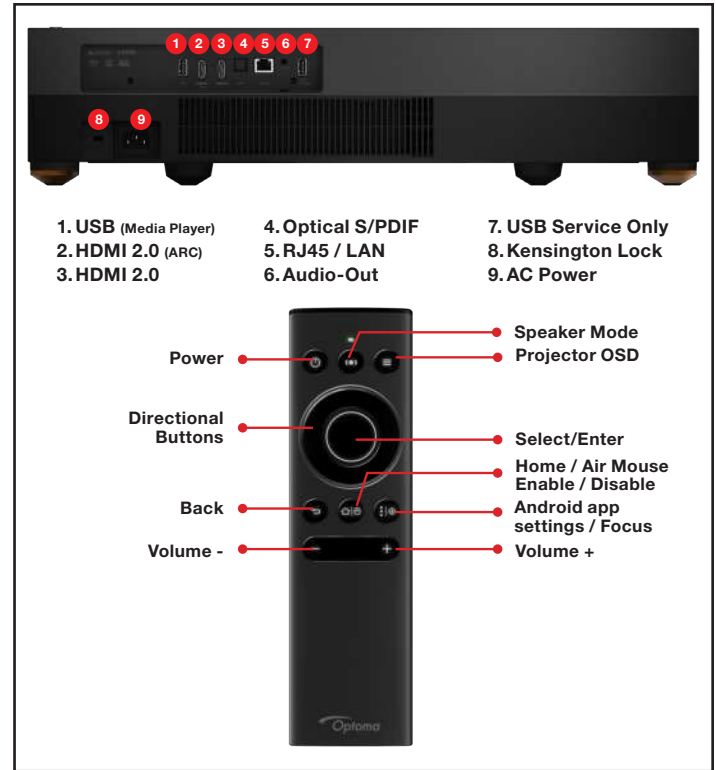

COMPATIBILITY SPECIFICATIONS

Computer Compatibility	4K UHD 2160p, 4K DC, WUXGA, HDTV 1080p, UXGA, SXGA, WXGA+, WXGA (1280 x 800), WXGA, HDTV (720p), XGA, SVGA, VGA, PC and Mac compatible
Video Compatibility	4K UHD 2160p (24/50/60Hz), 1080p (24/50/60Hz), 1080i (50/60Hz), 720p (50/60Hz), 480i/p, 576i/p
HDR Source Compatibility	Ultra HD Blu-Ray player, 4K UHD streaming media device (Roku 4K Ultra), Xbox One S / One X (Ultra HD Blu-ray, 4K media streaming & HDR gaming) and PS4 Pro (4K UHD media streaming and 4K UHD HDR gaming only)
3D Compatibility†	Supports all HDMI 1.4a mandatory 3D formats (Frame pack, side-by-side, top-bottom) and up converts frame rate from 60Hz to 120Hz or 24Hz to 144Hz (i.e. 60 or 72 frames per eye). 1080p 120 Hz PC 3D not supported. 3D glasses are needed and are sold separately. Refer to user manual for details.
Scan Rate	Vertical: 50~ 85 Hz (120Hz for 1080p 3D feature projector)
I/O Connection Ports	1x HDMI 2.0 (HDCP 2.2), 1x HDMI 2.0 (HDCP 2.2, HDMI-ARC), 1x HDMI 2.0 (HDCP 2.2, side), 1x USB 2.0 (4K media player), USB 2.0 power (side), USB (service), optical S/PDIF out, audio out (3.5mm, subwoofer compatible), RJ45
Loop Through (Audio)	Optical S/PDIF & HDMI-ARC (PCM, Dolby Digital and Dolby Digital Plus bitstream / pass through) (Dolby ATMOS passthrough via HDMI-ARC)

NETWORK CONNECTIVITY

Wi-Fi	802.11ac (dual-band, 2x2)
Wi-Fi Security	WEP, TKIP, AES, WPA, WPA2
Bluetooth	Bluetooth 4.0
Firmware	OTA updates via Wi-Fi or Ethernet

PHYSICAL SPECIFICATIONS

Security	Kensington® lock port, password (OSD)
Weight	24.25 lbs.
Dimensions (W x H x D)	22.1" x 5.1" x 15"

Warranty

2 Year parts and labor limited warranty on the projector, 5-year or 12,000 hour light source warranty (whichever comes first)

What's in the Box

CinemaX Pro, distance cards, quick start user manual, Bluetooth smart home remote with Airmouse (rechargeable), power cable

Accessories

Bluetooth smart home remote with Airmouse(replacement): BR-3074R
CinemaX P1 distance cards (replacement): BD-25120
4K UHD Casting and mirroring adapter: UHDCast Pro

UPC 796435 81 369 7

Optoma.com

†Light source life is dependent upon many factors, including brightness mode, display mode, usage, environmental conditions and more. Light source brightness can decrease over time.

†3D content can be viewed with DLP Link active shutter 3D glasses when projector is used with a compatible 3D player. Please visit us at Optoma.com for more information.

Copyright © 2020 Optoma Technology, Inc. DLP® and the DLP logo are registered trademarks of Texas Instruments™. Amazon, Alexa and all related logos are trademarks of Amazon.com, Inc. or its affiliates. Assistant is a trademark of Google, LLC. Dolby, Dolby Audio, and the double-D symbol are trademarks of Dolby Laboratories. All other trademarks are the property of their respective owners. All specifications subject to change at any time. 10222020