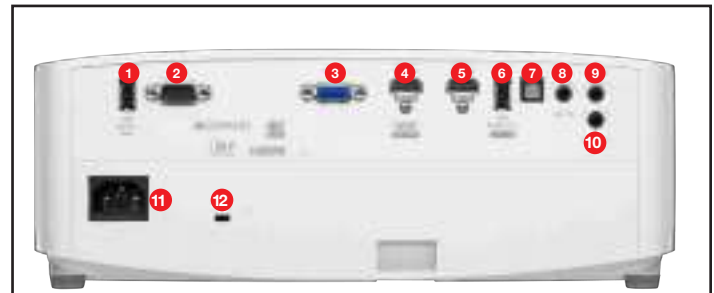

Computer Compatibility	4K UHD 2160p, WUXGA, HDTV 1080p, UXGA, SXGA, WXGA+, WXGA (1366x768), WXGA, HDTV (720p), XGA, SVGA, VGA, PC and Mac compatible
Video Compatibility	4K UHD 2160p (24/50/60Hz), 1080p (24/50/60Hz), 1080i (50/60Hz), 720p (50/60Hz), 480i/p, 576i/p
HDR Source Compatibility	Ultra HD Blu-Ray player, 4K UHD streaming media device (Roku 4K Ultra), Xbox One S / One X (Ultra HD Blu-ray, 4K media streaming & HDR gaming) and PS4 Pro (4K UHD media streaming and 4K UHD HDR gaming only)
3D Compatibility†	Side-by-side: 1080i50 / 60, 720p50 / 60 Blu-ray 3D / Frame-pack: 1080p24, 720p50 / 60 Over-under: 1080p24, 720p50 / 60
Vertical Scan Rate	24Hz to 120Hz
Horizontal Scan Rate	31.000 to 135.000KHz
User Controls	Complete on-screen menu adjustment in 27 languages
I/O Connection Ports	HDMI 2.0 (w/ HDCP 2.2, MHL 2.1), HDMI 1.4a, VGA-in, audio-in (3.5mm), audio-out, S/PDIF out (optical), USB 2.0 (service port), USB power (5V, 1.5A), RS-232C, 12V Trigger
Loop Through (Audio)	Audio passthrough from HDMI to 3.5mm audio out and optical S/ PDIF out (2 channels)

*Light source life is dependent upon many factors, including brightness mode, display mode, usage, environmental conditions and more. Light source brightness can decrease over time.

†3D content can be viewed with DLP Link active shutter 3D glasses when projector is used with a compatible 3D player. Please visit Optoma.com for more information.

1. USB (service)	5. HDMI 1.4a	9. Audio-In
2. RS-232C	6. USB Power	10. Audio-Out
3. VGA	7. Audio-In	11. AC Power
4. HDMI 2.0	8. Optical S/PDIF	12. Kensington™ Lock