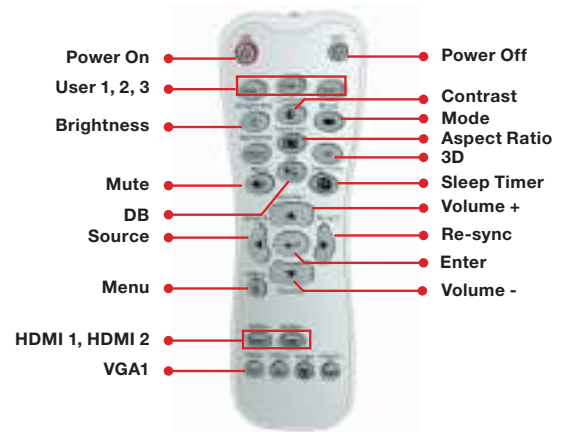

PHYSICAL SPECIFICATIONS

Security	Kensington® lock port, password (OSD)
Weight	8.6lbs.
Dimensions (W x H x D)	12.4" x 4.6" x 10.6"

Warranty

1-Year parts and labor limited warranty on the projector, 90 days lamp warranty

What's in the Box

UHD50X, AC power cord, remote control, batteries for remote and quick start guide card

Optional Accessories

Universal ceiling mount, remote

Accessory Part Numbers

Lamp: BL-FP240E
Remote: BR-3003B
Mount: OCM815W, OCM818W-RU

UPC 796435 81 349 9

Optoma.com

Copyright © 2020 Optoma Technology, Inc. DLP® and the DLP logo are registered trademarks of Texas Instruments™. All other trademarks are the property of their respective owners. All specifications subject to change at any time. 03052020