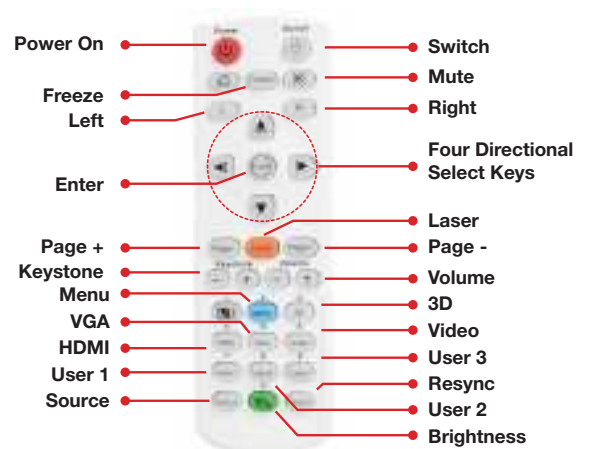

Warranty

1-Year parts and labor limited warranty on the projector, 90 days lamp warranty

What's in the Box

W412 projector, AC power cord, remote control, batteries for remote, carrying case, quick start guide and warranty card

Optional Accessories

Ceiling mount

Accessory Part Numbers

Lamp: BL-FU245A
Remote: BR-5080C
Carrying case: BK-4028
Ceiling mount: OCM815W
Ceiling mount: OCM818W-RU
Ceiling mount: BM-5001U

UPC 796435 44 399 3