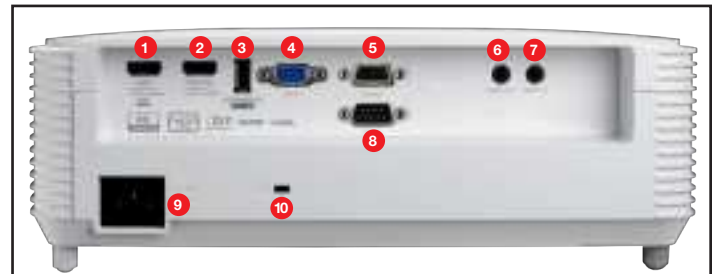

COMPATIBILITY SPECIFICATIONS

Computer Compatibility	VGA, SVGA, HDTV(720P), WXGA, WXGA+, SXGA, SXGA+, UXGA, HDTV(1080p), WUXGA
Video Input Compatibility	PAL, SECAM, 576i/p, NTSC, 480i/p, HDTV 720p/1080i/1080p
3D Compatibility†	Supports all HDMI 1.4a mandatory 3D formats (Frame pack, side-by-side, top-bottom) and up converts frame rate from 60Hz to 120Hz or 24Hz to 144Hz (i.e. 60 or 72 frames per eye). 3D glasses are needed and are sold separately. Refer to user manual for details.
Vertical Scan Rate	50~ 85 Hz (120Hz for 3D feature projector)
Horizontal Scan Rate	15.375~91.146 KHz
Input lag	32ms
I/O Connection Ports	1x HDMI 2.0, 1x HDMI 1.4a, 1x VGA, 1x audio in, 1x USB-A, 1x VGA out, 1x audio out
Control	RS232

PHYSICAL SPECIFICATIONS

Security	Kensington® lock port, password (OSD)
Weight	7.7 lbs
Dimensions (W x H x D)	12.4(W) x 9.5 (D) x 4.5(H)

1. HDMI 2.0	5. VGA-Out	9. AC power
2. HDMI 1.4a	6. Audio-Out	10. Kensington lock
3. USB-Power/out	7. Audio-In	
4. VGA-In	8. RS232