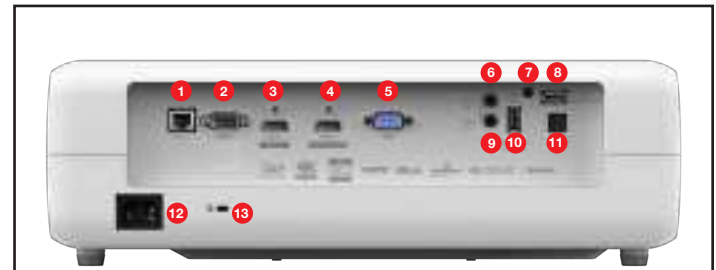

COMPATIBILITY SPECIFICATIONS

Computer Compatibility	VGA, SVGA, HDTV(720P), WXGA, WXGA+, SXGA, SXGA+, UXGA, HDTV(1080p), WUXGA, UHD
Video Compatibility	PAL, SECAM, 576i/p, NTSC, 480i/p, HDTV 720p/1080i/1080p, 4K (3840x2160)
3D Compatibility†	Supports 120Hz frame sequential (1920 x 1080 @ 120 Hz)
Vertical Scan Rate	Vertical: 24Hz to 120Hz
Horizontal Scan Rate	Horizontal: 31 to 135 KHz
User Controls	RS-232, RJ45
I/O Connection Ports	1x HDMI (2.0 w/ HDCP 2.2, MHL 2.1), 1x HDMI (1.4a), 1x VGA, 1x audio (3.5mm), 1 x USB (power / 1.5A), 1x USB (service), 1x audio out (3.5mm), 1x S/PDIF (optical)
Loop Through (Audio)	Yes (stereo)
Control	RS-232, RJ45, 12V trigger

PHYSICAL SPECIFICATIONS

Security	Kensington® lock port
Weight	13.01 lbs
Dimensions (W x H x D)	15.43" x 5.07" x 11.08"

1. RJ-45	6. Audio In	11. S/PDIF
2. RS232	7. 12V Out	12. AC In
3. HDMI1	8. USB (service)	13. Kensington™ Lock
4. HDMI2	9. Audio Out	
5. VGA	10. USB (power)