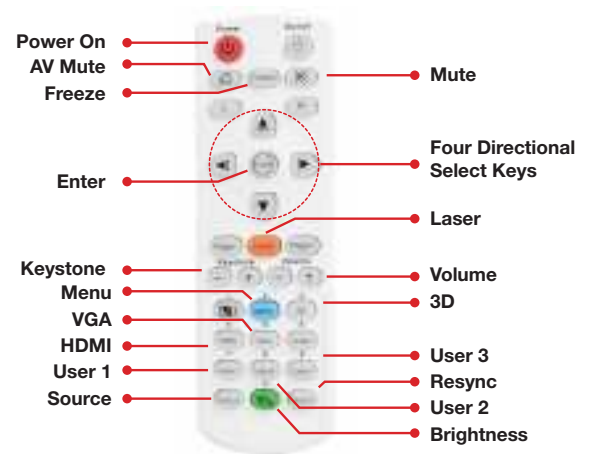

Warranty

3-year Optoma Express advance exchange warranty, 1-year on lamp

What's in the Box

AC power cable, remote control, batteries, quick start guide

Optional Accessories

Remote, lamp, mount, 3D glasses

Accessory Part Numbers

Mount: OCM815W, OCM818W-RU
DLP® Link™ 3D glasses: ZD302
Remote: BR-5080C
Lamp: BL-FU330C

UPC 796435 44 231 6