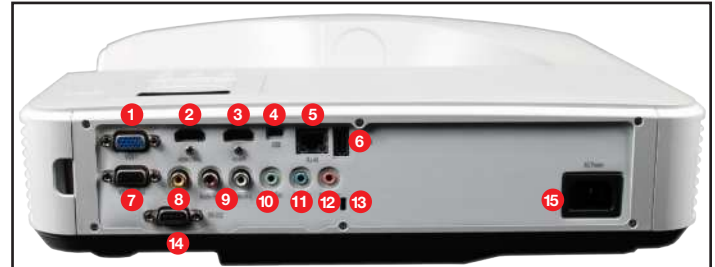

## OPTICAL/TECHNICAL SPECIFICATIONS

<b>Display Technology</b>	Single Texas Instrument DMD, 12 degree .65" 1080P DMD X1, Type S600, DC3
<b>Color Wheel</b>	3 Segment; Y/G/B Wheel Diameter 59mm
<b>Native Resolution</b>	1080p (1920x1080)
<b>Maximum Resolution</b>	1080p (1920x1080)
<b>Brightness</b>	4000 Lumens
<b>Contrast Ratio</b>	100,000:1 (dynamic black enabled)
<b>Displayable Colors</b>	1.7 Billion Colors
<b>Lamp Life and Type*</b>	Up to 20,000 hrs
<b>Projection Method</b>	Front, rear, ceiling mount, table top
<b>Keystone Correction</b>	±40° Vertical
<b>Vertical Lens Shift</b>	N/A
<b>Uniformity</b>	80%
<b>Offset</b>	120%±3%
<b>Aspect Ratio</b>	16:9 (native), 16:10, 4:3, Auto
<b>Throw Ratio</b>	0.25:1 (distance/width), ±5% Variance
<b>Projection Distance</b>	17.7"– 22.1" (0.45–0.56 m)
<b>Image Size</b>	85" - 100"
<b>Projection Lens</b>	F=2.5~ 3.26, f=20.91 ~ 32.62 mm manual focus
<b>Optical Zoom</b>	Fixed lens
<b>Digital Zoom</b>	Yes
<b>Audio</b>	10W Mono Speaker
<b>Noise Level</b>	30dB (ECO)
<b>Remote Control</b>	Full Function Remote
<b>Operating Temperature</b>	41–104°F (5–40°C), 85% max humidity
<b>Power Supply</b>	AC input 90 – 264V, 50–60 Hz
<b>Power Consumption</b>	335W (Bright), 225W (ECO)
<b>High Altitude</b>	Operating temperature at sea level up to 10000 feet = 73F (max); Must manually switch to high altitude mode from 5000 feet and above (using OSD menu) to maintain optimal functionality.

## PHYSICAL SPECIFICATIONS

<b>Security</b>	Kensington® Lock Port, security bar and keypad lock
<b>Weight</b>	12.3 lb
<b>Dimensions (W x H x D)</b>	15" x 5" x 12.5" (381 x 127 x 317.5mm)

- |               |                |              |
|---------------|----------------|--------------|
| 1. VGA 1      | 6. USB Disk    | 11. Audio In |
| 2. HDMI-2/MHL | 7. VGA2 in/out | 12. Mic      |
| 3. HDMI-1     | 8. Video       | 13. K-slot   |
| 4. USB        | 9. RCA in L/R  | 14. RS-232   |
| 5. RJ-45      | 10. Audio Out  | 15. AC Power |