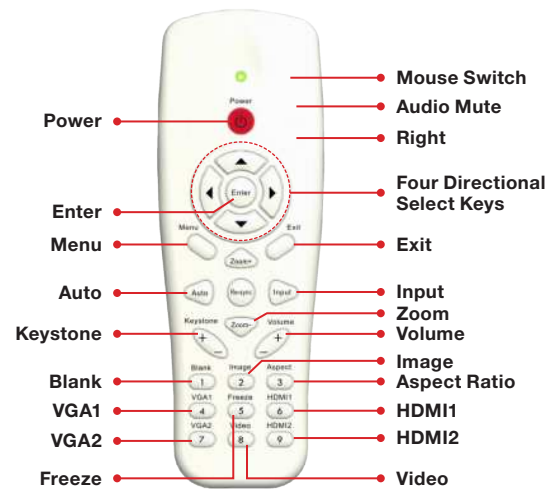

## PHYSICAL SPECIFICATIONS

<b>Security</b>	Kensington® Lock Port, security bar and keypad lock
<b>Weight</b>	12.3 lb
<b>Dimensions (W x H x D)</b>	15" x 5" x 12.5" (381 x 127 x 317.5mm)

- |               |                |              |
|---------------|----------------|--------------|
| 1. VGA 1      | 6. USB Disk    | 11. Audio In |
| 2. HDMI-2/MHL | 7. VGA2 in/out | 12. Mic      |
| 3. HDMI-1     | 8. Video       | 13. K-slot   |
| 4. USB        | 9. RCA in L/R  | 14. RS-232   |
| 5. RJ-45      | 10. Audio Out  | 15. AC Power |