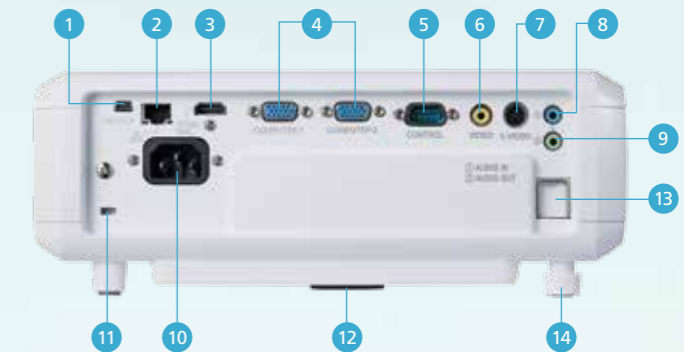

LV-X310ST

PROJECTION DISTANCE			
Type (inch)	IMAGE SIZE (4:3)		PROJECTION DISTANCE (m)
	Width (m)	Height (m)	Length
60	1.22	0.91	0.74
70	1.42	1.07	0.86
80	1.63	1.22	0.99
90	1.83	1.37	1.11
100	2.03	1.52	1.23
120	2.44	1.83	1.48

CONNECTIVITY

- 1 Top Controls and Indicators
- 2 Lamp Cover
- 3 Exhaust Vents
- 4 Angle Adjusting Button
- 5 Focus Ring / Zoom Ring
- 6 Front Infrared Remote Receiver
- 7 Projection Lens
- 8 Air Intake Vents