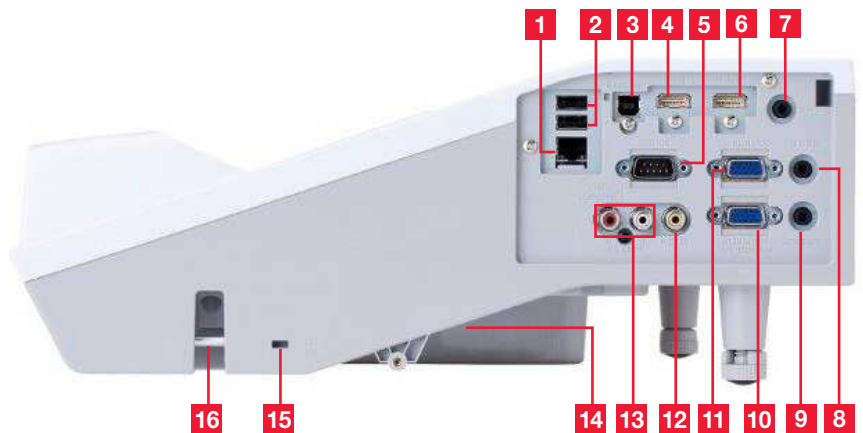

**3/4 View
(with cable cover)**

Front View (without cable cover)

Top View (with cable cover)

**Wall Mounted
(with cable cover)**

Input/Outputs

- | | | |
|----------------------|-----------------------------------|---|
| 1. LAN | 7. Microphone Input | 12. Video in |
| 2. USB Type A x 2 | 8. Audio in | 13. Audio in 2 |
| 3. USB Type B | 9. Audio out | 14. AC in (located on back side of the projector) |
| 4. HDMI 1 | 10. Computer in 2/
Monitor out | 15. Kensington lock |
| 5. Control (RS-232C) | 11. Computer in 1 | 16. Security bar |
| 6. HDMI 2 | | |