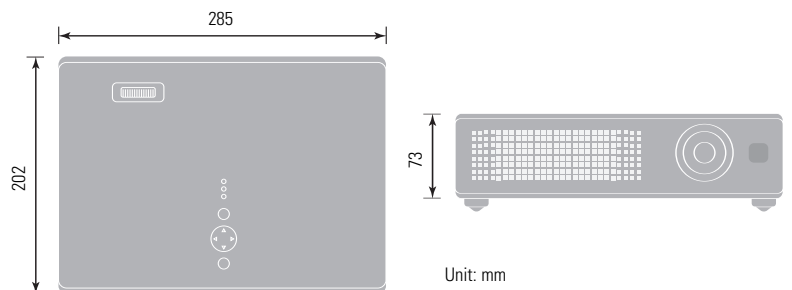

OPTIONAL ACCESSORIES

Replacement Lamp	DT00701
------------------	---------

a: Projection Distance
b: Lens centre to the higher edge of the screen
c: Lens centre to the lower edge of the screen

Image Size 4:3