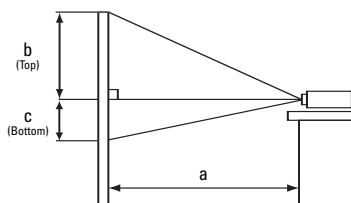

OPTIONAL ACCESSORIES

Replacement Lamp	DT00701

a: Projection Distance
b: Lens centre to the higher edge of the screen
c: Lens centre to the lower edge of the screen