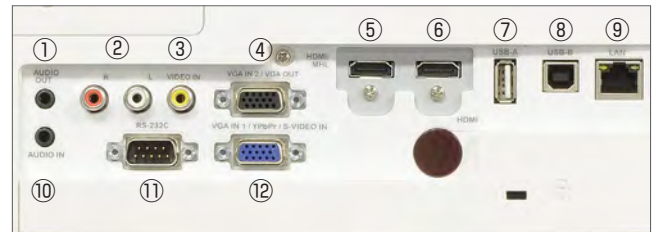

- ① AUDIO OUT   ② AUDIO IN (VIDEO-L / R)
- ③ VIDEO   ④ VGA IN 2 / VGA OUT
- ⑤ HDMI (MHL)   ⑥ HDMI
- ⑦ USB Type A (for Memory Viewer)
- ⑧ USB Type B (for Display and Service)
- ⑨ LAN   ⑩ AUDIO IN (Computer)
- ⑪ RS 232C   ⑫ VGA IN1 / YPbPr / S-Video