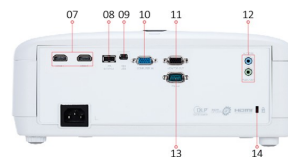

Key Features

Bright Images in Any Environment |
WUXGA resolution for Subtle Details
| Amazing Color Accuracy |
Immersive 3D Experience | More
Connectivity

Product Description

The ViewSonic PG700WU is a high brightness WUXGA projector with 1920 x 1200 resolution, and a 16:10 aspect ratio. 3500 ANSI lumens of brightness allow PG700WU to project images full of depth and detail, even in brightly lit spaces, such as meeting rooms and classrooms. Dual HDMI inputs ports allow you to flexibly connect your laptop, PC and other high definition devices for presentation files and multimedia. With the USB Type A with power supply, it can connect with wireless HDMI dongle for wireless presentation. In addition, utilizing PG700WU's SuperEco mode extends the projector's lamp life to up to 15,000 hours, effectively reducing lamp replacement and maintenance costs.

- | | | |
|-----------------------|-------------------------|---------------------|
| 1. Power key & Top IR | 7. Dual HDMI | 13. RS232 |
| 2. Keypad | 8. USB 5V/1.5A | 14. Kensington lock |
| 3. LED indicator | 9. Mini USB for service | |
| 4. Front IR | 10. Computer in | |
| 5. Zoom/Focus | 11. Monitor out | |
| 6. Projection Lens | 12. Audio in/out | |

INPUT

Computer in (D-SUB 15 pin):	1
Audio-in (3.5mm):	1
HDMI/HDCP:	2 (HDMI 1.4/ HDCP 1.4)

OUTPUT

Monitor out (D-SUB 15 pin):	1
Audio out (3.5mm):	1
Speaker:	2W
USB type A (Power):	1 (5V/1.5A)

CONTROL

RS232:	1
USB type mini B (Services):	1