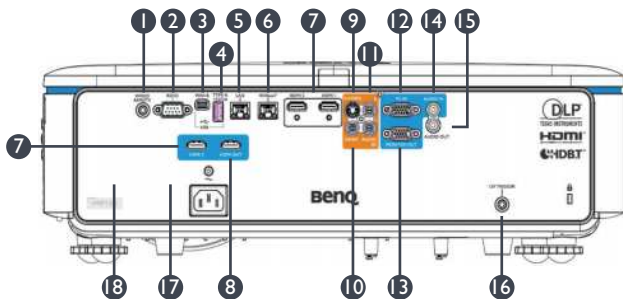

## Input and Output Terminals

- 1 Wired Remote In
- 2 RS232 In (D-sub 9pin, male)
- 3 USB TypeB (Service)
- 4 USB TypeA (5V/2A power)
- 5 LAN Port (RJ45 for Network control)
- 6 HDBaseT
- 7 HDMI In x3
- 8 HDMI Out
- 9 S-Video in
- 10 Composite Video (RCA)
- 11 RCA Audio in- L/R
- 12 PC In
- 13 Monitor out (D-sub 15pin, female)
- 14 Audio in (mini jack)
- 15 Audio out (mini jack)
- 16 12V Trigger
- 17 IR Receiver (Front)
- 18 IR Receiver (Rear)