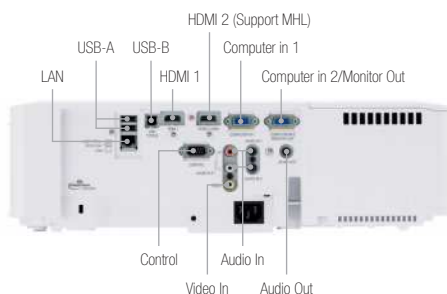

CP-EX5001WN

3LCD Lamp projector, 5200 ANSI Lumens, 16,000:1 contrast ratio, XGA (1024 x 768) resolution

HITACHI
Inspire the Next

Technical Specifications

a: Projection distance from centre of lens to the screen.

Hitachi Throw Calculator:

<http://www.hitachidigitalmedia.com/en-gb/throw-distance-calculator>

OPTICAL

Display System	3LCD (0.63 inches) aspect ratio 4:3
Resolution	XGA (1024 x 768)
Light Output (Brightness) ANSI Lumens	5200 (Normal)
Contrast Ratio	16,000:1
Lamp Life (Hours)	4500 (Normal), 6000 (Eco)
Lens	Built-in
Lens Zoom	Manual Zoom x 1.6
Lens Focus	Manual Focus
Lens Shift	Not Supported
Projection Lens F Number	1.65 - 2.15
Focus Distance	0.8 – 8.6m (Wide), 1.4 – 14.0m (Tele)
Distance to Width Ratio/ Throw Ratio (:1)	1.4 (Wide), 2.3 (Tele)
Diagonal Display Size	30 – 300 inches

FEATURES

Installation	Ceiling, Tabletop, Rear
Speakers	16W Mono
Digital Keystone	Horizontal: ± 30 degrees, Vertical: ± 30 degrees
Picture Modes	Standard, Cinema, Dynamic, Board (Black), Board (Green), Whiteboard, Daytime, Photo, Diacom SIM.
Picture Adjustments	ASPECT selection (Normal/4:3/16:9/16:10/14:9/Zoom), Perfect Fit (4 corners and 4 sides), Frame Lock (Data signal with vertical frequency of 49 to 51 Hz, 59 to 61 Hz), HDCR, Image blank by RS232C/Remote control, Image Optimizer, Magnify, Mirror Reverse Image, Up-side Down Image
Network Features	Wireless Capability (Option), Multi Projector, Moderator Control Mode, Projector Quick Connection (ios / Android app), Projector Monitoring and Control from a Remote Location, E-mail Alerts
Security Features	Password/Myscreen Password, Pin Lock, Key Lock
Supported Languages	34 Languages (English, French, German, Spanish, Italian, Norwegian, Dutch, Japanese, Portuguese, Simplified Chinese, Traditional Chinese, Korean, Swedish, Russian, Finnish, Polish, Turkey, Arabian, Persian, Czech, Danish, Hungarian, Romanian, Slovenian, Croatian, Greek, Lithuanian, Estonian, Latvian, Thai, Portuguese (Brazil), Indonesian, Vietnamese, Hebrew)