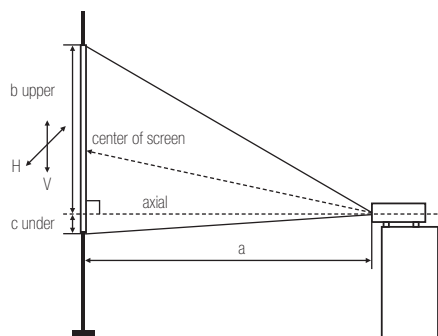

CP-EX5001WN

3LCD Lamp projector, 5200 ANSI Lumens, 16,000:1 contrast ratio, XGA (1024 x 768) resolution

HITACHI
Inspire the Next

Technical Specifications

a: Projection distance from centre of lens to the screen.

THROW CHART 4:3 ASPECT RATIO (BUILT-IN LENS)

Screen size (diagonal)	HxV		Projection distance (a)		Screen height (cm)	
	(m)	(m)	Wide (m)	Tele (m)	b upper	c under
30" (0.8 m)	0.6	0.5	0.8	1.4	8	38
60" (1.5 m)	1.2	0.9	1.7	2.8	15	76
80" (2.0 m)	1.6	1.2	2.3	3.7	20	102
100" (2.5 m)	2.0	1.5	2.9	4.6	25	127
120" (3.0 m)	2.4	1.8	3.4	5.6	30	152
200" (5.1 m)	4.1	3.0	5.7	9.3	51	254
300" (7.6 m)	6.1	4.6	8.6	14.0	76	381

Hitachi Throw Calculator:

<http://www.hitachidigitalmedia.com/en-gb/throw-distance-calculator>

OPTICAL

Display System	3LCD (0.63 inches) aspect ratio 4:3
Resolution	XGA (1024 x 768)
Light Output (Brightness) ANSI Lumens	5200 (Normal)
Contrast Ratio	16,000:1
Lamp Life (Hours)	4500 (Normal), 6000 (Eco)
Lens	Built-in
Lens Zoom	Manual Zoom x 1.6
Lens Focus	Manual Focus
Lens Shift	Not Supported
Projection Lens F Number	1.65 - 2.15
Focus Distance	0.8 – 8.6m (Wide), 1.4 – 14.0m (Tele)
Distance to Width Ratio/ Throw Ratio (:1)	1.4 (Wide), 2.3 (Tele)
Diagonal Display Size	30 – 300 inches

FEATURES

Installation	Ceiling, Tabletop, Rear
Speakers	16W Mono
Digital Keystone	Horizontal: ± 30 degrees, Vertical: ± 30 degrees
Picture Modes	Standard, Cinema, Dynamic, Board (Black), Board (Green), Whiteboard, Daytime, Photo, Diacom SIM.
Picture Adjustments	ASPECT selection (Normal/4:3/16:9/16:10/14:9/Zoom), Perfect Fit (4 corners and 4 sides), Frame Lock (Data signal with vertical frequency of 49 to 51 Hz, 59 to 61 Hz), HDCR, Image blank by RS232C/Remote control, Image Optimizer, Magnify, Mirror Reverse Image, Up-side Down Image
Network Features	Wireless Capability (Option), Multi Projector, Moderator Control Mode, Projector Quick Connection (ios / Android app), Projector Monitoring and Control from a Remote Location, E-mail Alerts
Security Features	Password/Myscreen Password, Pin Lock, Key Lock
Supported Languages	34 Languages (English, French, German, Spanish, Italian, Norwegian, Dutch, Japanese, Portuguese, Simplified Chinese, Traditional Chinese, Korean, Swedish, Russian, Finnish, Polish, Turkey, Arabian, Persian, Czech, Danish, Hungarian, Romanian, Slovenian, Croatian, Greek, Lithuanian, Estonian, Latvian, Thai, Portuguese (Brazil), Indonesian, Vietnamese, Hebrew)

COMPATIBILITY

Computer	IBM Compatible VGA, SVGA, XGA, WXGA/SXGA/WSXGA+/HD/UXGA (compressed)
Video	525i(480i), 525p(480p), 625i(576i), 625p(576p), 1125i(1080i@50/60), 750p(720p@50/60), 1125p(1080p@50/60)

CONNECTIONS

Digital Input	HDMI x 2 (HDCP compliant, HDMI 2 shared with MHL)
Analogue Input	15-pin Mini-D-Sub x 2, RCA Jack x 1
Video Output	15 pin Mini D-Sub x 1
Audio Input	3.5mm Stereo Mini Jack x 2, RCA Jack (L/R) x 1
Audio Output	3.5mm Stereo Mini Jack x 1
RS-232C Control	1 x 9-pin D-Sub
Wireless LAN	Yes (Optional)
Wired LAN	RJ45 connector x 1
USB Type-A	USB type A x 2 (PC less Presentation or Wireless adapter)
USB Type-B	USB type B x 1
Wired Remote I/O	Not Supported

POWER