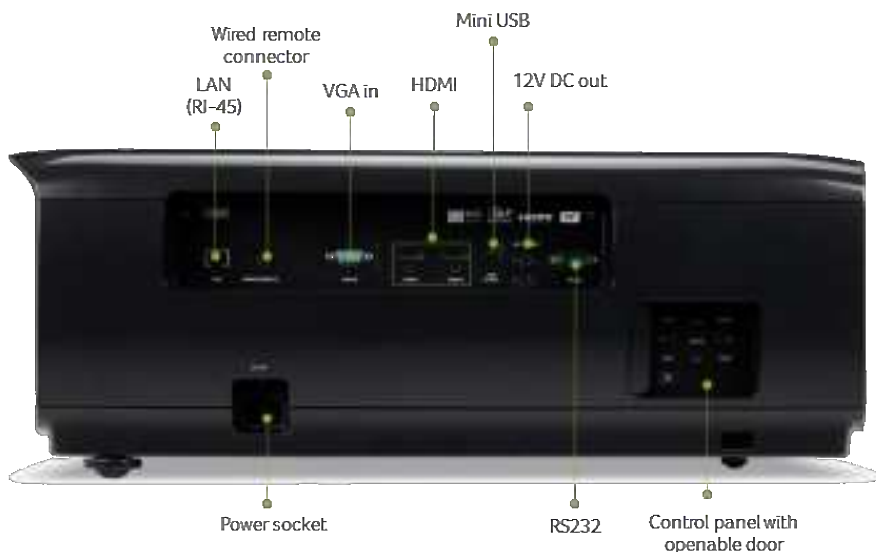

sRGB

ColorSafe II

Acer ExaColor™
Rec.709

Rec. 2020
COMPATIBLE

Product Specifications

Model name	Acer V9800
Projection system	DLP
Resolution	4K UHD (3,840 x 2,160)
Brightness	2,200 ANSI Lumens (Standard), 1,760 ANSI Lumens (ECO) (Compliant with ISO 21118 standard)
Aspect ratio	16:9 (Native), 4:3 (Supported)
Contrast ratio	1,000,000:1
Throw ratio	1.36 ~ 2.03 (100" @3m)
Projection lens	F = 2.05 ~ 2.37, f = 20.54mm ~ 30.31mm Manual Zoom & Focus
Color wheel	RGBRGB
Lens shift	-65% ~ 65% (Vertical Offset), +/-27% (Horizontal Shift), Manual
Lamp life	3,000 Hours (Standard), 4,000 Hours (ECO), 6,000 Hours (ExtremeEco)
Noise level	26 dBA (Standard), 23 dBA (ECO), 20 dBA (Silent Mode)
Input interface	Analog RGB/Component Video (D-sub) x 1 HDMI 2.0 (Video, Audio, HDCP 2.2) x 1 HDMI (Video, Audio, HDCP) x 1
Control interface	RS232 (D-sub) x 1 DC 12V (Stereo mini jack, Screen control) x 2
Network interface	Ethernet port (RJ45) x 1
Dimensions	562.8 x 470.7 x 216.2 mm
Weight	15.0 Kg (33.1 lbs)

Enhanced usability

- Dual HDMI
- AC power on

Installation flexibility

- H/V lens shift
- 1.5X zoom
- Central lens design

Eco-friendly functionality

- Acer EcoProjection
- Lamp life up to 6,000 hours (ExtremeEco mode)
- Low noise level 20dBA (silent mode)

Rec. 709

Rec. 709 is a standard of HDTV. It is also the color standard that movie director adopted for post-production. Thanks to the inclusion of Rec 709, Acer's projector is able to reproduce faithfully the original colors and tones to give viewers an authentic movie-watching experience. Recreate colors exactly as they've been imagined by the director.

ISFccc

ISFccc (Certified Calibration Controls) enables projector to deliver the best of its quality in different environment. ISF-qualified technician¹ calibrates and optimizes the projection based on the environments projector will be living in. Two new modes (ISF Day/ISF Night mode) will be shown after calibration.