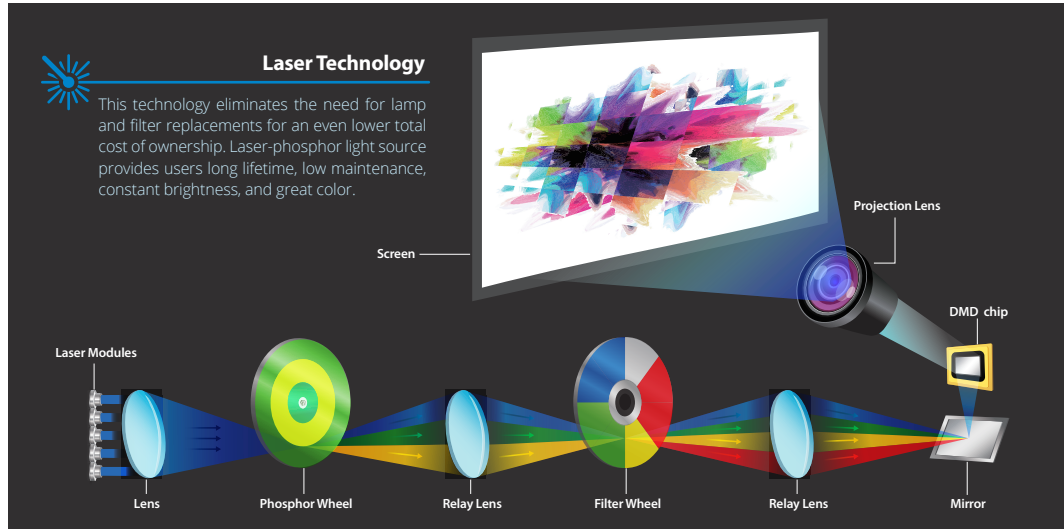

Enjoy Super-sized 100-inch images
just 30cm away from the wall

LCT100 laser ultra short throw projector

Experience a super-sized 100-inch image with the LCT100 placed only 30cm away from the wall. Live sports are not to be missed on this Full 1080p laser ultra short throw projector, whilst watching films is the closest thing you'll get to the cinema in your own home. And with high brightness and low latency it is great for playing action-packed games in any room.

ProSelecta

View :: Compare :: Select - www.ProSelecta.com

Enhanced Color Gamut

Featuring a solid-state laser-phosphor light engine instead of a traditional projector lamp, the LCT100 produces a brightness of 3,000 lumens and a high contrast ratio. Apart from delivering great colors, the laser engine eliminates the cost of replacement projector lamps, and has a life expectancy of up to 20,000 hours.

Ultra short throw

With an ultra-short throw lens, you can project an impressive 100" image from just 30cm away from a flat surface or screen. This allows you to place the projector closer to the wall and removes the need for lengthy cables, simplifies setup and reduces installation time.

Smart Projector

Turn your projector into a smart display by connecting the HDcast Pro (sold separately) and stream videos, music and share photos on the big screen using your smartphone or tablet.

Integrated Speaker