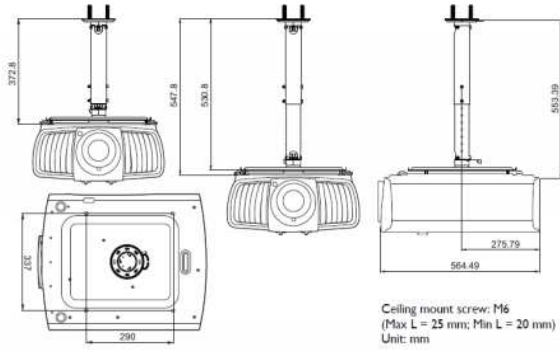

**Power**

Power Consumption(Max/Normal/Eco)	Max 595W, Normal 540W, Eco 430W.
Standby Power Consumption	Normal < 0.5W, Network < 3W.
Power Supply	100 ~ 240V AC

**Dimension and Weight**

Product Dimensions (WxHxD)	470.7x 224.9 x 564.7 mm
Product Weight	19.2kg

Connectivity

	Quantity		Quantity
1 LAN Port (RJ45 for Network control)	1	11 RS232 In (D-sub 9pin, male)	1
2 Wired Remote In	1		
3 12V Trigger	1		
4 HDBaseT (RJ45 for Video and Audio Display)	1		
5 Monitor out (D-sub 15pin, Female)	1		
6 Computer In-1 (D-sub 15pin, Female)	1		
7 HDMI 1 (4K)	1		
8 HDMI 2	1		
9 USB Mini-B (Service)	1		
10 USB TypeA (2A power)	1		

Installation

470.7 mm (W) x 224.9 mm (H) x 564.7 mm (D)

Unit: mm

Ceiling mount screw: M6  
(Max L = 25 mm; Min L = 20 mm)  
Unit: mm

Ventilation

Logo & Certification