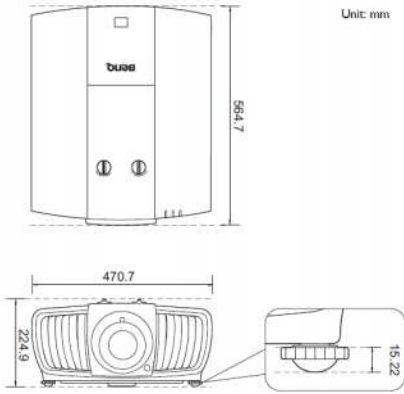

**Power**

Power Consumption(Max/Normal/Eco)	Max 595W, Normal 540W, Eco 430W.
Standby Power Consumption	Normal < 0.5W, Network < 3W.
Power Supply	100 ~ 240V AC

**Dimension and Weight**

Product Dimensions (WxHxD)	470.7x 224.9 x 564.7 mm
Product Weight	19.2kg

Installation

470.7 mm (W) x 224.9 mm (H) x 564.7 mm (D)

Unit: mm

Ceiling mount screw: M6  
(Max L = 25 mm; Min L = 20 mm)  
Unit: mm

Ventilation

Logo & Certification