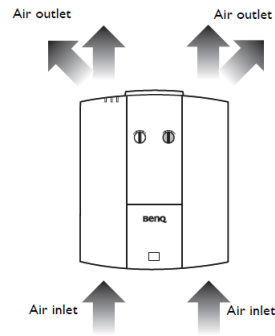

Connectivity

	Quantity		Quantity
1 LAN Port (RJ45 for Network control)	1	11 RS232 In (D-sub 9pin, male)	1
2 Wired Remote In	1		
3 12V Trigger	1		
4 HDBaseT (RJ45 for Video and Audio Display)	1		
5 Monitor out (D-sub 15pin, Female)	1		
6 Computer In-1 (D-sub 15pin, Female)	1		
7 HDMI 1 (4K)	1		
8 HDMI 2	1		
9 USB Mini-B (Service)	1		
10 USB TypeA (2A power)	1		

Installation

470.7 mm (W) x 224.9 mm (H) x 564.7 mm (D)

Unit: mm

Ceiling mount screw: M6  
(Max L = 25 mm; Min L = 20 mm)  
Unit: mm

Ventilation

Logo & Certification