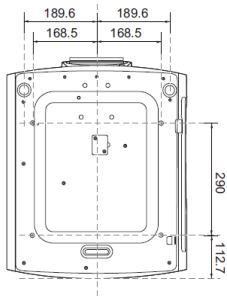

**Power**

Power Consumption(Max/Normal/Eco)	Max 595W, Normal 540W, Eco 430W.
Standby Power Consumption	Normal < 0.5W, Network < 3W.
Power Supply	100 ~ 240V AC

**Dimension and Weight**

Product Dimensions (WxHxD)	470.7x 224.9 x 564.7 mm
Product Weight	19.2kg

Connectivity

	Quantity		Quantity
1 LAN Port (RJ45 for Network control)	1	11 RS232 In (D-sub 9pin, male)	1
2 Wired Remote In	1		
3 12V Trigger	1		
4 HDBaseT (RJ45 for Video and Audio Display)	1		
5 Monitor out (D-sub 15pin, Female)	1		
6 Computer In-1 (D-sub 15pin, Female)	1		
7 HDMI 1 (4K)	1		
8 HDMI 2	1		
9 USB Mini-B (Service)	1		
10 USB TypeA (2A power)	1		

Installation

470.7 mm (W) x 224.9 mm (H) x 564.7 mm (D)

Unit: mm

Ceiling mount screw: M6  
(Max L = 25 mm; Min L = 20 mm)  
Unit: mm

Ventilation

Logo & Certification