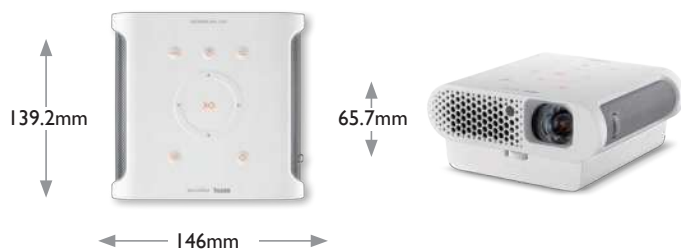

GS | Portable LED Projector

HDMI[®]
HIGH-DEFINITION MULTIMEDIA INTERFACE

LED
Lamp Free

Features

- 300 ANSI Lumens Brightness
- Project 60" Screen at 1 Meter
- Stream and Share Online Content Instantly
- Cable Free Entertainment with USB and Bluetooth
- Hassle Free Set Up in 3 Seconds
- Light-weight and Compact, Palm Sized For Any Space
- Family Friendly Design: Splash and Drop Proof

Box Contents

- Battery
- Rubber Case
- Carry Bag
- Remote Control with Battery
- Power Adapter
- Quick Start Guide
- HDMI Cable

Dimensions

Optional Accessories

- 3D Glasses
- 50" Portable Projection Screen