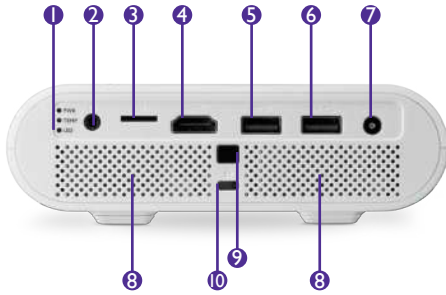

Box Contents

- Battery
- Rubber Case
- Carry Bag
- Remote Control with Battery
- Power Adapter
- Quick Start Guide
- HDMI Cable

Dimensions

Optional Accessories

- 3D Glasses
- 50" Portable Projection Screen

BenQ

Because it matters

Input and Output Terminals

- ❶ LED Indicators
- ❷ Audio out (Mini Jack)
- ❸ Micro SD card reader
- ❹ HDMI/MHL input port
- ❺ USB 3.0 Type-A port
- ❻ USB 2.0 Type-A port
- ❼ AC Power cable inlet
- ❽ Speakers
- ❾ IR Receiver
- ❿ Kensington lock slot