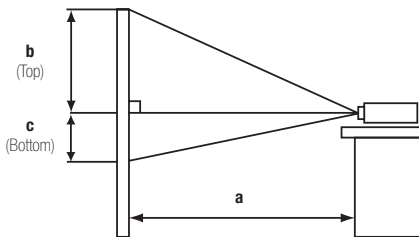

LP-WU6600

DLP laser projector, 6000 ANSI Lumens, 20000:1 contrast ratio, WUXGA (1920 x 1200) resolution

HITACHI
Inspire the Next

Technical Specifications

- **a:** Projection distance
- **b:** Lens centre to the higher edge of the screen
- **c:** Lens centre to the lower edge of the screen

IMAGE SIZE 16:10 (FROM PROJECTOR'S LENS END)

Screen size (diagonal)	HxV		Projection distance (a)		Screen height (cm)	
	m	m	Wide (m)	Tele (m)	b (top)	c (bottom)
30" (0.8 m)	0.6	0.4	1.0	1.2	42	-2
50" (1.3 m)	1.1	0.7	1.7	2.1	71	-3
100" (2.5 m)	2.2	1.3	3.3	4.2	141	-7
150" (3.8 m)	3.2	2.0	5.0	6.2	212	-10
211" (5.3 m)	4.5	2.8	7.0	8.8	298	-14

IMAGE SIZE 16:9 (FROM PROJECTOR'S LENS END)

Screen size (diagonal)	HxV		Projection distance (a)		Screen height (cm)	
	m	m	Wide (m)	Tele (m)	b (top)	c (bottom)
30" (0.8 m)	0.7	0.4	1.0	1.3	42	-4
50" (1.3 m)	1.1	0.6	1.7	2.1	69	-7
100" (2.5 m)	2.2	1.2	3.4	4.3	138	-14
150" (3.8 m)	3.3	1.9	5.1	6.4	208	-21
211" (5.3 m)	4.7	2.6	7.2	9.0	292	-29

As a result of using standard SD-63 Lens

OPTICAL

Display System	1-chip DLP (0.67 inches)
Resolution	WUXGA (1920 x 1200)
Light Output (Brightness) ANSI Lumens	6000 (Normal), 4670 (Eco)
Contrast Ratio	20000:1
System Life (Hours)	20,000
Lens	Interchangeable, not included
Lens Zoom	Manual x 1.25
Lens Focus	Manual Focus
Lens Shift	Manual
Distance to Width Ratio	1.54 (Wide), 1.93 (Tele) (using SD-63 lens)
Display Size Diagonal	36 – 379 inches (using SL-62 Short Throw lens), 37 – 211 inches (using Standard lens SD-63), 33 – 481 inches (using long throw ML-64 lens)

FEATURES

Speakers	16W Mono
Digital Keystone	Vertical ±30.0°, Horizontal ±25.0°
Picture Modes	Presentation / Bright / Game / Movie / Vivid / TV / RGB / DICOM SIM / User1 / User2 Laser mode (Normal, Eco, Eco Plus, Dimming, Extreme Dimming, Custom Light) Mirror Reverse Image, Up-side Down Image Blanking by Remote control
Supported Languages	English, French, German, Spanish, Portuguese, Simplified Chinese, Traditional Chinese, Italian, Norwegian, Swedish, Dutch, Russian, Polish, Finnish, Greek, Korean, Hungarian, Czech, Arabic, Turkish, Vietnamese, Japanese, Thai, Farsi, Hebrew, Danish, French Canadian

CONNECTIONS

Digital Input	HDMI x 2, DVI-D x 1, HDBase-T x 1
Analogue Input	15 pin Mini D-Sub x 1, 5BNC x 1
Video Output	15 pin Mini D-Sub x 1
Audio Input	3.5mm Stereo Mini Jack x 1, RCA Jack (L/R) x 1
Audio Output	RCA jack L/R x 1
RS-232C Control	1 x 9-pin D-Sub
Wired LAN	Yes
USB Type-A	Yes
USB Type-B	No
12V Trigger	3.5mm Stereo Mini Jack x 1
Wired Remote Input & Output	3.5mm Stereo Mini Jack x 1
3D Sync Input & Output	VESA 3-pin x 1

POWER

Power Supply	AC 100V – 120V / AC 220V – 240V (50/60Hz)
Power Consumption Operating / Standby	700W / Less than 0.5 W

PHYSICAL

Weight	24kg
Dimensions (W x H x D)	517 X 220 X 470 mm
Noise	35db (Normal), 33db (Eco)

ACCESSORIES

Lenses	SL-62 (Short Throw Lens), SD-63 (Standard Lens), ML-64 (Long Throw Lens)
Remote Control	HL03171

WARRANTY

Projector / Lamp	10,000 hours / 5 years (whichever comes first)

LENS OPTIONS