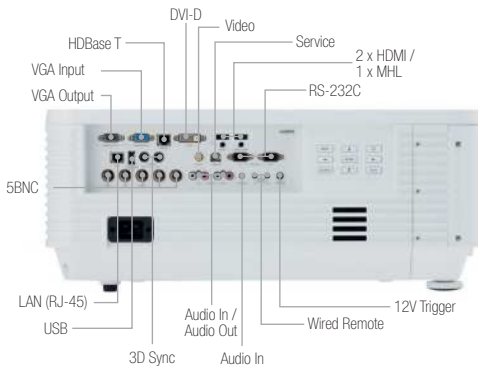

LP-WU6600

DLP laser projector, 6000 ANSI Lumens, 20000:1 contrast ratio, WUXGA (1920 x 1200) resolution

HITACHI
Inspire the Next

Technical Specifications

- **a:** Projection distance
- **b:** Lens centre to the higher edge of the screen
- **c:** Lens centre to the lower edge of the screen

IMAGE SIZE 16:10 (FROM PROJECTOR'S LENS END)

Screen size (diagonal)	HxV		Projection distance (a)		Screen height (cm)	
	m	m	Wide (m)	Tele (m)	b (top)	c (bottom)
30" (0.8 m)	0.6	0.4	1.0	1.2	42	-2
50" (1.3 m)	1.1	0.7	1.7	2.1	71	-3
100" (2.5 m)	2.2	1.3	3.3	4.2	141	-7
150" (3.8 m)	3.2	2.0	5.0	6.2	212	-10
211" (5.3 m)	4.5	2.8	7.0	8.8	298	-14

IMAGE SIZE 16:9 (FROM PROJECTOR'S LENS END)

Screen size (diagonal)	HxV		Projection distance (a)		Screen height (cm)	
	m	m	Wide (m)	Tele (m)	b (top)	c (bottom)
30" (0.8 m)	0.7	0.4	1.0	1.3	42	-4
50" (1.3 m)	1.1	0.6	1.7	2.1	69	-7
100" (2.5 m)	2.2	1.2	3.4	4.3	138	-14
150" (3.8 m)	3.3	1.9	5.1	6.4	208	-21
211" (5.3 m)	4.7	2.6	7.2	9.0	292	-29

As a result of using standard SD-63 Lens

OPTICAL

Display System	1-chip DLP (0.67 inches)
Resolution	WUXGA (1920 x 1200)
Light Output (Brightness) ANSI Lumens	6000 (Normal), 4670 (Eco)
Contrast Ratio	20000:1
System Life (Hours)	20,000
Lens	Interchangeable, not included
Lens Zoom	Manual x 1.25
Lens Focus	Manual Focus
Lens Shift	Manual
Distance to Width Ratio	1.54 (Wide), 1.93 (Tele) (using SD-63 lens)
Display Size Diagonal	36 – 379 inches (using SL-62 Short Throw lens), 37 – 211 inches (using Standard lens SD-63), 33 – 481 inches (using long throw ML-64 lens)

FEATURES

Speakers	16W Mono
Digital Keystone	Vertical ±30.0°, Horizontal ±25.0°
Picture Modes	Presentation / Bright / Game / Movie / Vivid / TV / RGB / DICOM SIM / User1 / User2 Laser mode (Normal, Eco, Eco Plus, Dimming, Extreme Dimming, Custom Light) Mirror Reverse Image, Up-side Down Image Blanking by Remote control
Supported Languages	English, French, German, Spanish, Portuguese, Simplified Chinese, Traditional Chinese, Italian, Norwegian, Swedish, Dutch, Russian, Polish, Finnish, Greek, Korean, Hungarian, Czech, Arabic, Turkish, Vietnamese, Japanese, Thai, Farsi, Hebrew, Danish, French Canadian

CONNECTIONS

Digital Input	HDMI x 2, DVI-D x 1, HDBase-T x 1
Analogue Input	15 pin Mini D-Sub x 1, 5BNC x 1
Video Output	15 pin Mini D-Sub x 1
Audio Input	3.5mm Stereo Mini Jack x 1, RCA Jack (L/R) x 1
Audio Output	RCA jack L/R x 1
RS-232C Control	1 x 9-pin D-Sub
Wired LAN	Yes
USB Type-A	Yes
USB Type-B	No
12V Trigger	3.5mm Stereo Mini Jack x 1
Wired Remote Input & Output	3.5mm Stereo Mini Jack x 1
3D Sync Input & Output	VESA 3-pin x 1

POWER

Power Supply	AC 100V – 120V / AC 220V – 240V (50/60Hz)
Power Consumption Operating / Standby	700W / Less than 0.5 W

PHYSICAL

Weight	24kg
Dimensions (W x H x D)	517 X 220 X 470 mm
Noise	35db (Normal), 33db (Eco)

ACCESSORIES

Lenses	SL-62 (Short Throw Lens), SD-63 (Standard Lens), ML-64 (Long Throw Lens)
Remote Control	HL03171

WARRANTY

Projector / Lamp	10,000 hours / 5 years (whichever comes first)

LENS OPTIONS