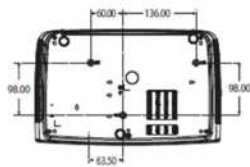

Wall mount/Ceiling mount Chart