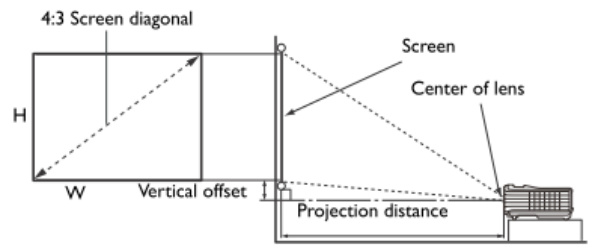

MX704 Projector

Distance Chart

Screen size				Distance from screen (cm)			Vertical offset (cm)
Diagonal		H	W	Min length	Average	Max length	
Inch	mm	(cm)	(cm)	(max. zoom)		(min. zoom)	
60	1524	91	122	238	250	262	9.1
70	1778	107	142	278	292	306	10.7
80	2032	122	163	318	334	350	12.2
90	2286	137	183	358	376	393	13.7
100	2540	152	203	397	417	437	15.2
110	2794	168	224	437	459	481	16.8
120	3048	183	244	477	501	525	18.3
130	3302	198	264	517	543	568	19.8
140	3556	213	284	556	584	612	21.3
150	3810	229	305	596	626	656	22.9
160	4064	244	325	636	668	699	24.4
170	4318	259	345	676	709	743	25.9
180	4572	274	366	715	751	787	27.4
190	4826	290	386	755	793	831	29.0
200	5080	305	406	795	835	874	30.5
250	6350	381	508	994	1043	1093	38.1
300	7620	457	610	1192	1252	1312	45.7