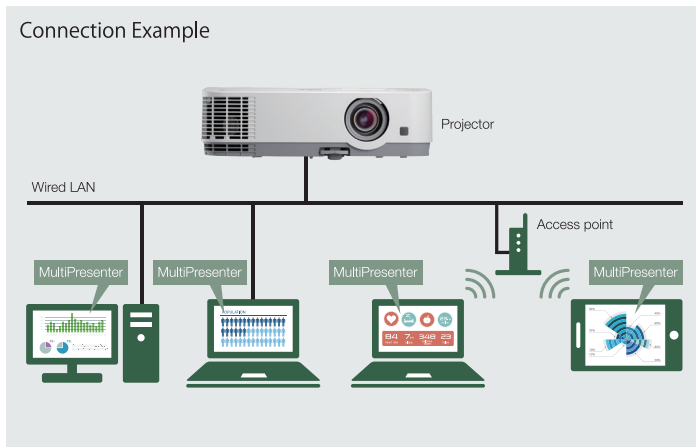

Advanced Functions

MultiPresenter

MultiPresenter is application software that lets you display your device's screen (PC, tablet, smart phone, etc.) on the receiver projectors via wired or wireless LAN. MultiPresenter is free and available on Windows, Mac, iOS, and Android. MultiPresenter can send images from your various devices, which enables you to display real-time images with the internal camera or web pages on the smart devices in combination with a file sharing application.

Desktop Version (Win/Mac)

Computer audio and video data (audio can be transmitted only when using Windows) can be transmitted via a wireless or wired LAN.

- **Easy Connection**
Input a 4-digit number (PIN code) for a network connection via wireless LAN.
- **Multiple devices (maximum of 16 screens) can display at the same time and simultaneously display onto multiple receiving projectors.**
- **Projector control**

Advanced Networking Capabilities

- Integrated RJ45 connection for quick connection to the LAN (10/100 base-T capability)
- Control and receive important broadcast messages via Crestron Roomview™
- MultiPresenter enables up to 16 wireless devices to be connected to the projector simultaneously with access controlled by the moderator.
- Remote diagnostics enable the user to monitor and make adjustments to the projector remotely
- Simple Access Point Sending photos and documents have never been easier from a computer or iPad.