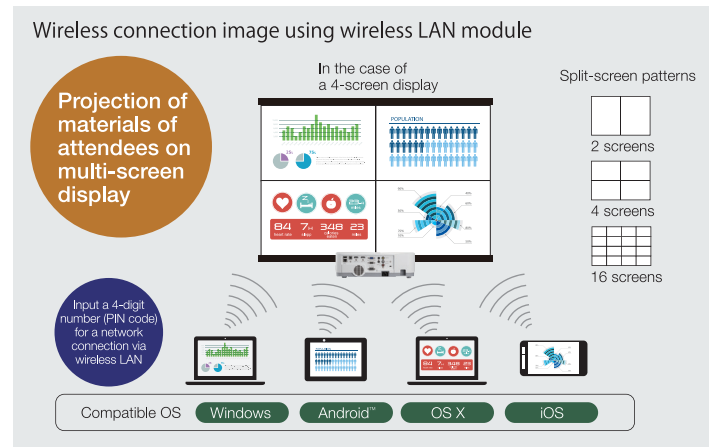

Advanced Functions

MultiPresenter

MultiPresenter is application software that lets you display your device's screen (PC, tablet, smart phone, etc.) on the receiver projectors via wired or wireless LAN. MultiPresenter is free and available on Windows, Mac, iOS, and Android. MultiPresenter can send images from your various devices, which enables you to display real-time images with the internal camera or web pages on the smart devices in combination with a file sharing application.

Desktop Version (Win/Mac)

Computer audio and video data (audio can be transmitted only when using Windows) can be transmitted via a wireless or wired LAN.

- **Easy Connection**
Input a 4-digit number (PIN code) for a network connection via wireless LAN.
- **Multiple devices (maximum of 16 screens) can display at the same time and simultaneously display onto multiple receiving projectors.**
- **Projector control**

Mobile Version (Android/iOS)

You can transmit files, photos, camera images, files of web pages, and other information stored on Android or iOS devices via a wireless LAN.

- **Easy Connection**
Input a 4-digit number (PIN code) for a network connection via wireless LAN.
- **Multiple devices (maximum of 16 screens) can display at the same time and simultaneously display onto multiple receiving projectors.**
- **Projector control**

Advanced Networking Capabilities

- Integrated RJ45 connection for quick connection to the LAN (10/100 base-T capability)
- Control and receive important broadcast messages via Crestron Roomview™
- MultiPresenter enables up to 16 wireless devices to be connected to the projector simultaneously with access controlled by the moderator.
- Remote diagnostics enable the user to monitor and make adjustments to the projector remotely
- Simple Access Point Sending photos and documents have never been easier from a computer or iPad.