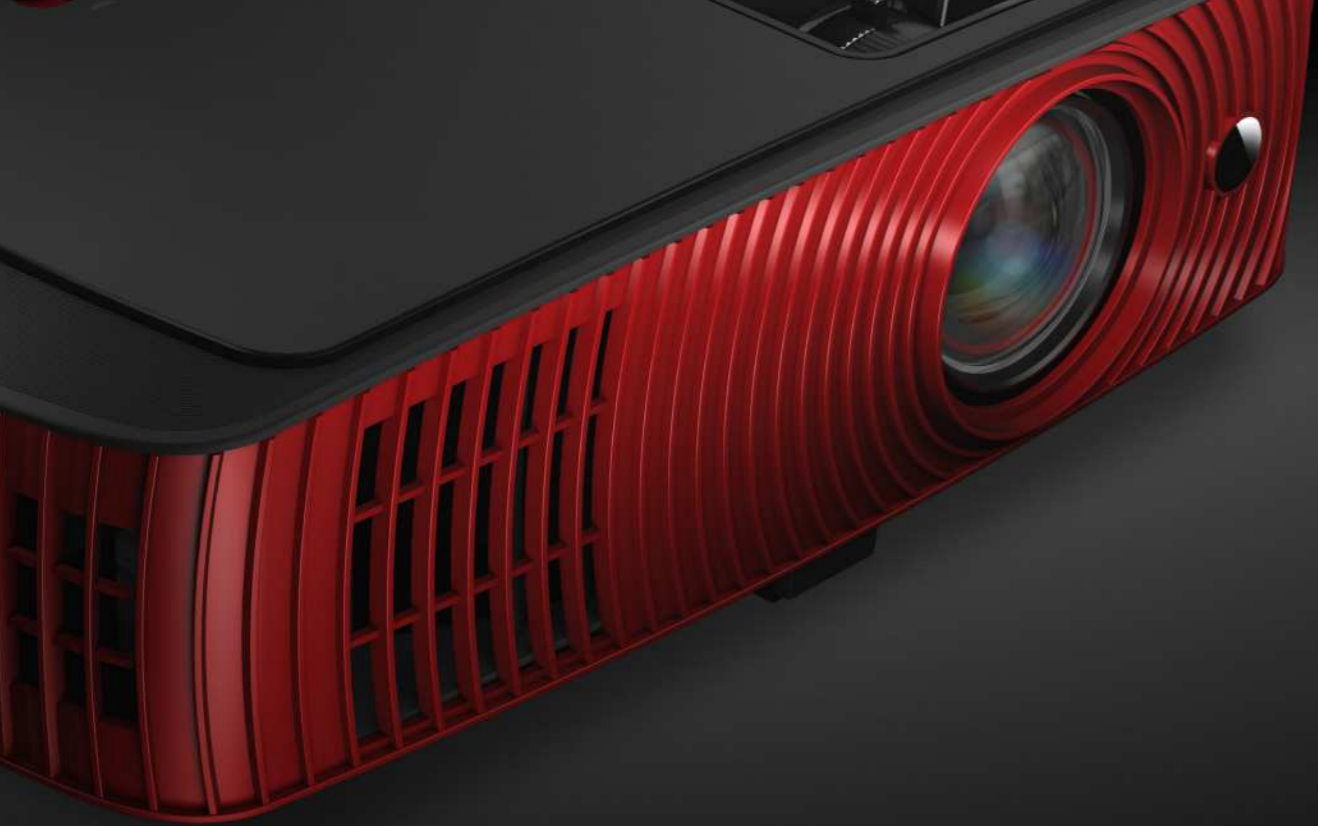

SPECIFICATIONS

Model	Z650
Projection System	DLP®
Resolution	1080p (1,920 x 1,080)
Aspect Ratio	16:9 (Native), 4:3 (Supported)
Throw Ratio	100" @ 1.5m (0.69 ~ 0.83)
Contrast Ratio	20,000:1 Dynamic Black
Brightness	2,200 ANSI Lumens
Projection Lens	F = 2.60-2.78, f = 10.20mm ~ 11.22mm, Manual Zoom & Focus
Keystone correction	+/-30 degrees (Vertical & Horizontal) 4-Corner Correction
Lamp Life	Up to 6,000 Hours
Audio	10W x 2, DTS Sound, Bluetooth audio connection supported
Input Interface	Analog RGB/Component Video (D-sub) x 1 Composite Video (RCA) x 1 S-Video (Mini DIN) x 1 Component (3 RCA) x 1 HDMI (Video, Audio, HDCP) x 1 HDMI/MHL (Video, Audio, HDCP) x 1 HDMI/MHL (Video, Audio, HDCP, Internal) x 1 PC Audio (Stereo mini jack) x 1
Output Interface	Analog RGB (D-sub) x 1 PC Audio (Stereo mini jack) x 1 DC Out (5V/1A, USB Type A) x 1 DC Out (5V/1A, USB Micro-B, Internal Plug) x 1
Control Interface	USB (Mini-B) x 1 RS232 (D-sub) x 1
Dimensions	357 (W) x 241 (D) x 98 (H) mm (14 x 9.5 x 3.9 inches)
Weight	3.4 Kg (7.5 lbs)

Predator Z650

Survey the battlegrounds with your soldiers and prepare for a truly monumental experience.

GLORIOUS GAMING

Enjoy killer visuals with Predator Z650's Auto Game mode which analyzes content in real time and automatically enhances it. You can also capture a screenshot of an epic win or beautiful game artwork to use as your personal splash screen.

SET UP ANYWHERE

Play games anywhere with short throw projection. From 1.5 meters, you can share 100 inches of gaming goodness. The Z650 also features wireless streaming at lossless 1080p¹, and our HiddenDongle design that keeps extra feature dongles out of the way.

PORTABLE AUDIO

Entertain your crowd with the Predator Z650's built-in dual DTS® Sound speakers that can make some serious noise. And for a wireless audio experience, you can even connect to a Bluetooth headset, sound bar or sound system.