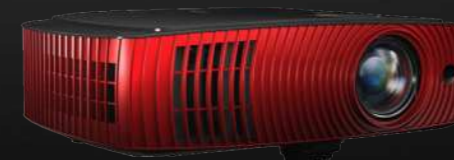

SPECIFICATIONS

Model	Z650
Projection System	DLP®
Resolution	1080p (1,920 x 1,080)
Aspect Ratio	16:9 (Native), 4:3 (Supported)
Throw Ratio	100" @ 1.5m (0.69 ~ 0.83)
Contrast Ratio	20,000:1 Dynamic Black
Brightness	2,200 ANSI Lumens
Projection Lens	F = 2.60-2.78, f = 10.20mm ~ 11.22mm, Manual Zoom & Focus
Keystone correction	+/-30 degrees (Vertical & Horizontal) 4-Corner Correction
Lamp Life	Up to 6,000 Hours
Audio	10W x 2, DTS Sound, Bluetooth audio connection supported
Input Interface	Analog RGB/Component Video (D-sub) x 1 Composite Video (RCA) x 1 S-Video (Mini DIN) x 1 Component (3 RCA) x 1 HDMI (Video, Audio, HDCP) x 1 HDMI/MHL (Video, Audio, HDCP) x 1 HDMI/MHL (Video, Audio, HDCP, Internal) x 1 PC Audio (Stereo mini jack) x 1
Output Interface	Analog RGB (D-sub) x 1 PC Audio (Stereo mini jack) x 1 DC Out (5V/1A, USB Type A) x 1 DC Out (5V/1A, USB Micro-B, Internal Plug) x 1
Control Interface	USB (Mini-B) x 1 RS232 (D-sub) x 1
Dimensions	357 (W) x 241 (D) x 98 (H) mm (14 x 9.5 x 3.9 inches)
Weight	3.4 Kg (7.5 lbs)

Predator Z650

acer.com/predator

MONUMENTAL SCALE

Predator Z650

Epic gaming? How about
MONUMENTAL!

acer

ProSelecta

View :: Compare :: Select - www.ProSelecta.com