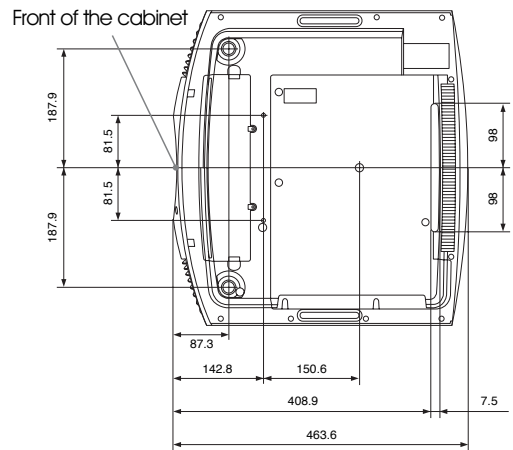

Dimensions

Front

Unit: mm

Bottom

Unit: mm

For further details of how to get a fully immersive 4K cinematic experience for your home visit:
www.pro.sony.eu/homecinemaprojectors