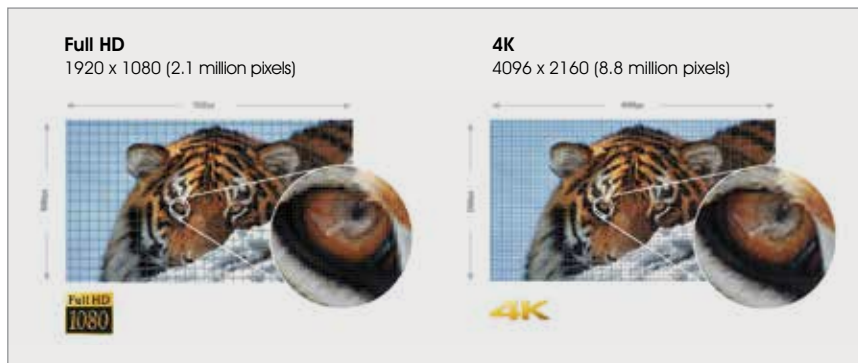

4K native resolution: over 4x better than Full HD

No compromises: 4096 x 2160 4K resolution (the DCI standard in digital cinemas). We've used our professional cinema expertise to develop 4K SXRD panels that produce a 4K native picture with no artificial enhancement of pixels. ▼

Simulated images