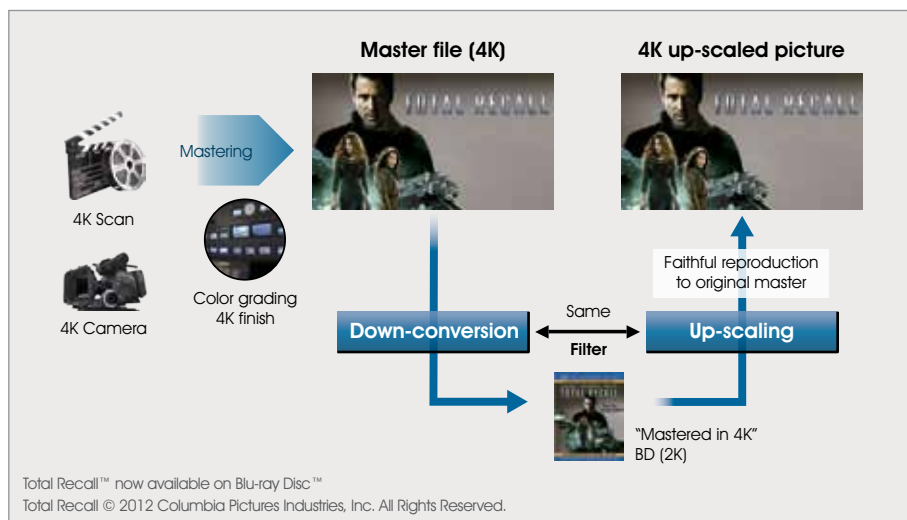

Compatible with 'Mastered in 4K' Blu-ray™ discs

Drawing on the same technology used to downscale 4K material for Full HD, the VPL-VW320ES & VPL-VW520ES give you a near native 4K experience with discs 'Mastered in 4K'. It's as close as you can get to the 4K-pixel resolution and expanded colour range of the original. ▼

Simulated images