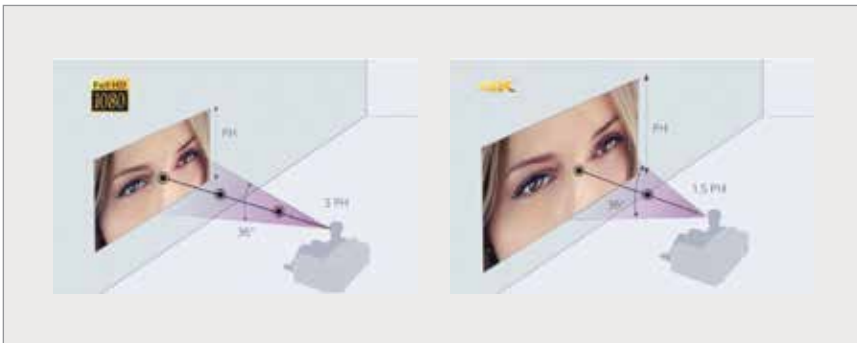

Sit closer

With 4K resolution, you can sit closer to the screen without compromising depth and realism. The best viewing position for 4K is at a distance of approximately 1.5 times the height of the projector screen (PH), compared to 3 times the height of the screen for Full HD. ▼

Simulated images