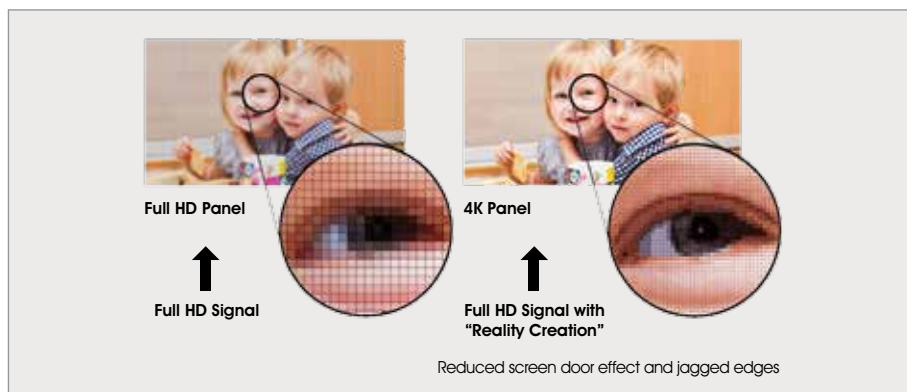

Industry standard RF 3D compatible

A built-in RF transmitter synchronises with any RF 3D glasses for wider coverage, greater stability, and there's no need for an external transmitter. ▶

Sony RF 3D Glasses

Reality Creation: upscales your movies to 4K

As well as native 4K material, you can see your current Full HD Blu-ray™ or DVD movie collection upscaled for a 4K experience. Reality Creation is a technology that radically enhances Full HD content, even upscaling 3D movies for 4K. ▼