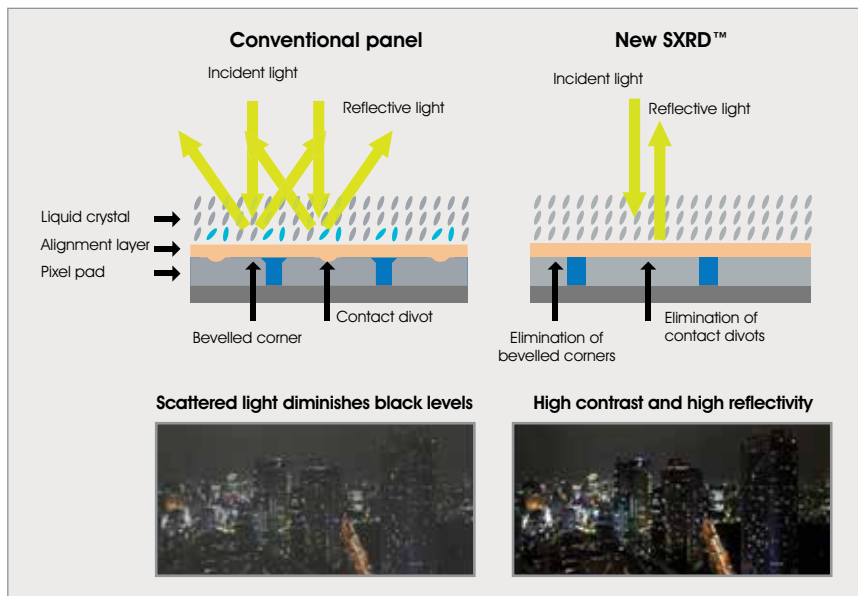

4K native resolution: over 4x better than Full HD

No compromises: 4096 x 2160 4K resolution (the DCI standard in digital cinemas). We've used our professional cinema expertise to develop 4K SXRD panels that produce a 4K native picture with no artificial enhancement of pixels. ▼

Simulated images

Contrast enhancer and SXRD panels

The VPL-VW320ES & VPL-VW520ES automatically adjust contrast for optimum picture quality by analysing dark and light areas in every scene. Advanced SXRD panels include a highly reflective liquid crystal layer and an alignment layer without bevelled corners or contact divots for an ultra-fast response rate of 2.5-milliseconds. Space is minimised between pixels to give dot-free pictures with deep contrast. Optical engine improvements and advanced Iris 3 technology mean the VPL-VW520ES achieves an incredible dynamic contrast ratio of 300,000:1. Blacks and whites are maximised without diminishing brightness so you won't miss a detail, even in dark scenes. ▼