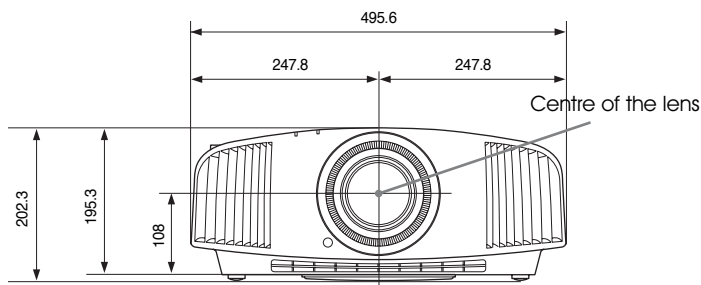

Dimensions

Front

Unit: mm

Bottom

Unit: mm

For further details of how to get a fully immersive 4K cinematic experience for your home visit:
www.pro.sony.eu/homecinemaprojectors