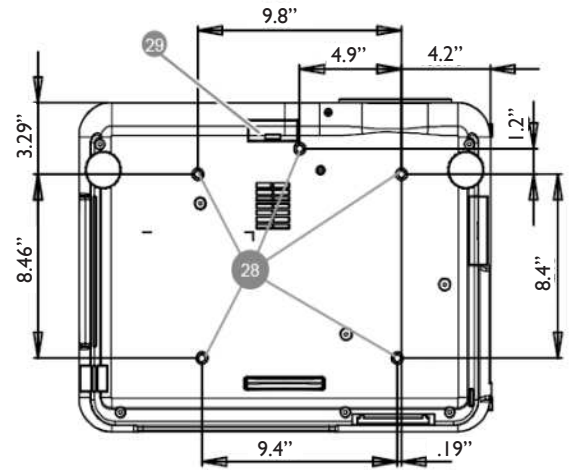

Standard - PZL-001 (5J.JAM37.001)	
Screen Size (Inches)	PW9500- Projection Distance (m)
80	3.13-4.12
100	3.93-5.17
120	4.72-6.22
150	5.92-7.79
200	7.92-10.40
300	11.91-15.64
400	15.9-20.88
500	19.9-26.11

Wide Fix - PFL-011 (5J.JAM37.011)	
Screen Size (Inches)	PW9500- Projection Distance (m)
80	1.39
100	1.75
120	2.11
150	2.64
200	3.54
300	5.33
400	7.13
500	8.92

Wide Zoom - PZL-021 (5J.JAM37.021)	
Screen Size (Inches)	PW9500- Projection Distance (m)
80	2.27-3.25
100	2.85-4.08
120	3.43-4.90
150	4.3-6.14
200	5.75-8.2
300	8.65-12.33
400	11.55-16.45
500	14.45-20.58

Ultra Wide - PZL-061 (5J.JAM37.061)	
Screen Size (Inches)	PW9500- Projection Distance (m)
80	1.29-1.60
100	1.61-2.00
120	1.93-2.40
150	2.42-3.00
200	3.23-4.00
300	4.84-6.00
400	6.46-8.01
500	8.07-10.01

Semi Long - PZL-051 (5J.JAM37.051)	
Screen Size (Inches)	PW9500- Projection Distance (m)
80	4.02-6.71
100	5.05-8.41
120	6.07-10.10
150	7.61-12.65
200	10.17-16.89
300	15.30-25.38
400	20.42-33.86
500	25.55-42.35

Long Zoom1 - PZL-031 (5J.JAM37.031)	
Screen Size (Inches)	PW9500- Projection Distance (m)
80	6.48-9.80
100	8.14-12.29
120	9.79-14.77
150	12.27-18.50
200	16.41-24.71
300	24.68-37.13
400	
500	

Long Zoom2 - PZL-041 (5J.JAM37.041)	
Screen Size (Inches)	PW9500- Projection Distance (m)
80	9.60-15.13
100	12.08-18.99
120	14.55-22.85
150	18.27-28.63
200	24.45-38.28
300	36.83-57.56
400	32.95-49.55
500	41.22-61.95

Ceiling Mount Chart