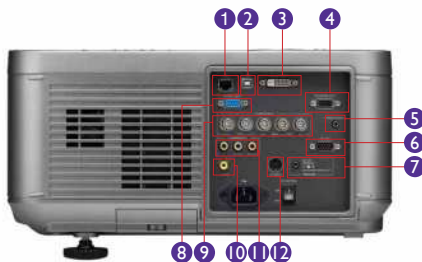

Input and Output Terminals - Left Side View

1 LAN (RJ45)	7 12V Trigger
2 USB (Type B)	8 Computer 1 in (D-sub 15pin)
3 DVI-D in	9 Computer 2 in (5BNC,R/G/B/HV)
4 Monitor Out (D-sub 15pin)	10 Component Video in (Y/Pb/Pr)
5 Wired Remote	11 Composite Video in (RCA)
6 RS232 (DB-9pin)	12 S-Video in (Mini Din 4 pin)

Specifications

Projection System	DLP®	
Native Resolution	WXGA(1280x800)	
Brightness	5,700 ANSI lumens (Dual lamp, Standard lens)	
Contrast Ratio	2,800:1	
Display Color	1.07 Billion Colors	
Aspect Ratio	Native 16:10 (5 aspect ratio selectable)	
Image Size Diagonal	50"~300"	
Lamp Type	280W x 2	
Lamp(Normal/Economic Mode)*	2,000/2,500 hours	
Keystone Adjustment	Vertical ± 30 degrees	
Resolution Support	VGA(640 x 480) to UXGA(1600 x 1200)	
Horizontal Frequency	31K~92KHz	
Vertical Scan Rate	23~85Hz	
Compatibility	HDTV Compatibility: 480i, 480p, 576i, 576p, 720p, 1080i, 1080p Video Compatibility: NTSC, PAL, SECAM	
Interface	Computer 1 in (D-sub 15pin) x 1 Computer 2 in x 1 Monitor out (D-sub 15pin) x 1 DVI-D in x 1 Component Video in (Y/Pb/Pr) x 1 Composite Video in (RCA) x 1 S-Video in (Mini Din 4 pin) x 1 LAN (RJ45) x 1 (LAN Control) USB (Type B) x 1 (Download) 12V Trigger x 1 RS232 (DB-9pin) x 1 Wired Remote x 1 IR Receiver x 2 (Front+Rear)	
Dimensions (WxHxD)	20" x 7.7" x 15.3"	
Weight	36.3 lbs (Without lens)	
Power Supply	AC 220-240 V, 2.9A, 50 to 60 Hz	
Power Consumption	AC 220-240 V, 670W (Standby Power <0.5W)	
Audible Noise	39 /34 ; 35/ 32 db (Dual lamp normal / Single lamp normal)	
On-Screen Display Languages	List Languages	
Picture Mode	Presentation/Standard/Game/Movie/sRGB	
Accessories (Standard)	Remote Control w/ Battery, Power Cord, User Manual CD, Quick Start Guide, Warranty Card, VGA(D-sub 15pin) Cable, 6 Segments Color Wheel	
Accessories (Optional)	Spare Lamp Kit: P/N 5J.JAM05.001 Ceiling Mount P/N: 5J.JAN10.001 Optional Lens: (see reference chart) • Wide Fix(5J.JAM37.011) • Ultra Wide (5J.JAM37.061) • Wide Zoom(5J.JAM37.021) • Standard(5J.JAM37.001) • Semi Long(5J.JAM37.051) • Long Zoom1(5J.JAM37.031) • Long Zoom2(5J.JAM37.041)	
UPC Code / Part #	8400460-2965-4 / 9H.JAN77.26E	
Limited Warranty	3 Years Parts & Labor / 1 Year or 2,000 hours of lamp life	

*Lamp life results will vary depending on environmental conditions and usage. Actual product's features and specifications are subject to change without notice.

BenQ Lens	P/N	Zoom Ratio	WXGA	Marketing Model
STD Lens	5J.JAM37.001	1.3x	1.81~2.38:1	PZL-001
Wide Fix	5J.JAM37.011	Fixed	0.8:1	PFL-011
Wide Zoom	5J.JAM37.021	1.4x	1.31~1.87:1	PZL-021
Long Zoom 1	5J.JAM37.031	1.5x	3.76~5.64:1	PZL-031
Long Zoom 2	5J.JAM37.041	1.55x	5.56~8.57:1	PZL-041
Semi Long Zoom	5J.JAM37.051	1.65x	2.33~3.86:1	PZL-051
Ultra Wide Zoom	5J.JAM37.061	1.25x	0.75~0.93:1	PZL-061

PW9500 11-19-13-BQus

ProSelecta

View :: Compare :: Select - www.ProSelecta.com