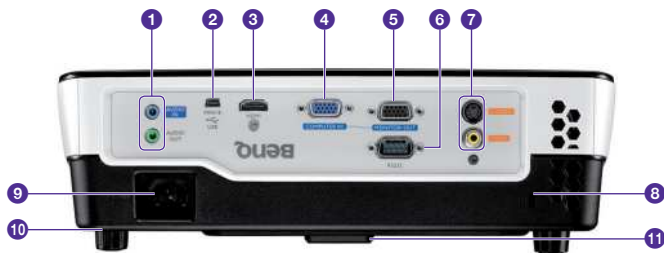

Input and Output Terminals

- 1 Audio input jack
- 2 Audio output jack
- 3 USB port
- 4 HDMI-input port
- 5 RGB (PC)/Component Video (YPbPr/YCbCr) signal input jack
- 6 RGB signal output jack
- 7 RS232 control port
- 8 S-Video input jack
- 9 Video input jack
- 10 Kensington anti-theft lock slot
- 11 AC power jack
- 12 Rear adjuster foot
- 13 Ceiling mount holes

Product Specifications

Projection System	DLP	
Native Resolution	Full HD (1920x1080)	
Brightness	3000AL	
Contrast Ratio	10000:1	
Display Color	1.07 Billion Colors	
Lens	F=2.6-2.7 f=10.2-11.22 mm	
Aspect Ratio	Native 16:9 (5 aspect ratio selectable)	
Throw Ratio	0.69~0.76(65.7"±3% @ 1m)	
Image Size (Diagonal)	60"~300"	
Zoom Ratio	1.1:1	
Lamp Type	210W	
Lamp Mode (Normal/Economic/SmartEco)	4000/6000/8000 hours	
Keystone Adjustment	1D,Vertical +/- 40 degrees	
Projection Offset	105% ±5%	
Resolution Support	VGA(640 x 480) to WUXGA_RB(1920X1200) *RB=Reduced blanking	
Horizontal Frequency	15~102KHz	
Vertical Scan Rate	23~120Hz	
Compatibility	HDTV Compatibility	480i, 480p, 576i, 576p, 720p, 1080i, 1080p
	Video Compatibility	NTSC, PAL, SECAM
	3D Compatibility	Frame Sequential: Up to 720p
	(Please refer to User's Manual for detailed support timing.)	Frame Packing: Up to 1080p
		Side by Side: Up to 1080i/p
		Top Bottom: Up to 1080p
Interface	Computer in (D-sub 15pin)	x 1
	Monitor out (D-sub 15pin)	x 1
	Composite Video in (RCA)	x 1
	S-Video in (Mini DIN 4pin)	x 1
	HDMI	x 1
	Audio in (Mini Jack)	x 1
	Audio out (Mini Jack)	x 1
	Speaker	x 1 (10W)
	USB (Type Mini B)	x 1
	RS232 (DB-9pin)	x 1
Dimensions	Dimensions(W x H x D)	311.8 x 104.7 x 247.5 mm (with feet)
	Weight	311.8 x 94.7 x 247.5 mm (without feet)
		2.8kg(6.39 lbs)
Power	Power Supply	AC100 to 240V, 50 to 60 Hz
	Power Consumption	Normal 280W, Eco 230W, Standby <0.5W
Audible Noise	36/33 dBA (Normal/Economic mode)	
On-Screen Display Languages	Arabic/Bulgarian/ Croatian/ Czech/ Danish/ Dutch/ English/ Finnish/ French/ German/ Greek/ Hindi/ Hungarian/ Italian/ Indonesian/ Japanese/ Korean/ Norwegian/ Polish/ Portuguese/ Romanian/ Russian/ Simplified Chinese/Spanish/ Swedish/ Turkish/ Thai/ Traditional Chinese (28 Languages)	

Logistics Information

Product Code	9HJCL77.13E
EAN Code	471 8755 05347 4
Dimensions Single Carton (cm)	37.50 x 20.60 x 34.50
Carton Weight (kg)	4,27
Pallet Qty	70

BenQ Europe B.V.
Meerenakkerweg 1-17
5652 AR Eindhoven
The Netherlands
Tel: +31 88 8889200
Fax: +31 88 8889299

© 2014 BenQ Corp. Specification may vary by region, please visit your local stores for details. Actual product's features and specifications are subject to change without notice. This material may include corporate names and trademarks of third parties which are the properties of the third parties respectively. Doc.: PRJ HB BR EN 0301

Because it matters