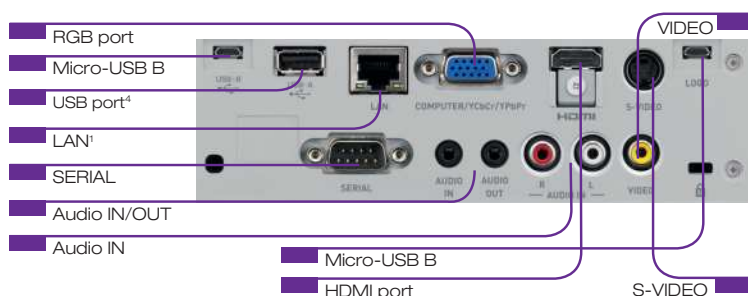

XJ-M256

Rear view

84 mm

Standard series technical specifications at a glance:

Display	Technology: Resolution:	0.65" DLP® chip (WXGA); 0.55" DLP® chip (XGA) 1,280 x 800 pixels (WXGA); 1,024 x 768 pixels (XGA)
Illumination technology	Type: Service life:	Laser and LED hybrid technology Up to 20,000 hours
Picture	Contrast ratio: Colour depth:	1,800:1 16.77 mil.
Projection lens	Technology: Projection ratio: Offset: Min. distance: Focus:	1.5x optical zoom (Viewing distance : width): 1.32–1.93 (WXGA); 1.64–2.46:1 (XGA) 33% (WXGA); 50% (XGA) 1 m Manual
Projection	Size of projection screen: 60" screen: 100" screen:	35" (0.89 m) to 300" (7.62 m) (WXGA); 30" (0.76 m) to 300" (7.62 m) (XGA) 1.7 m to 2.5 m viewing distance (WXGA); 2.0 m to 3.0 m viewing distance (XGA) 2.9 m to 4.2 m viewing distance (WXGA); 3.4 m to 4.9 m viewing distance (XGA)
Keystone correction	Vertical (automatic/manual):	+30°/±30°
Interfaces	Computer: Digital input: Video: Audio: USB ⁴ : Plug-in USB devices ⁴ :	1 x 15-pin D-sub (VGA) HDMI port S-Video terminal x 1 RCA pin terminal (composite) x 1 Input terminals: stereo mini jack x 1 RCA pin terminal (L/R) x 1 Output terminal: stereo mini jack x 1 Type A (USB 2.0) Micro-USB type B: USB display/data transfer Micro-USB type B: logo transfer/firmware update USB memory stick, CASIO YW-40 wireless adapter, selected graphic calculators/electronic dictionaries and digital cameras from CASIO ⁵
Wireless connection ⁴		IEEE 802.11 b/g/n compatible with Windows and Mac via additional software ⁶
Extended functions		Direct power on, direct power off, rear projection, freeze, blank screen, ceiling mounting
Audio and control systems	Audio system: Control inputs: Compatible control systems:	5 W monaural speaker RS-232 (mini nine-pin D-sub) x 1 LAN RJ-45 x 1 AMX, Crestron, Extron, SP Controls
Operating noise		33 dB (default mode)/28 dB (safe mode)
Energy consumption	Active: Standby:	165 W (eco off)/135 W (eco on, level 1) (2,500 AL); 180 W (eco off)/145 W (eco on, level 1) (3,000 AL) 0.12 W (LAN off); 0.23 W (LAN on)
Computer compatibility	Max. resolution (compressed):	UXGA (1,600 x 1,200 pixels)
Video compatibility	Norms: Signals:	PAL-N/-M, PAL60, SECAM, NTSC Composite video, YCbCr, YPbPr
Included with product		RGB cable, IR remote control, Quick guide
Optional accessories	DLP® 3D projection:	Active shutter glasses (YA-G30) and software (YA-D30)
General	Dimensions (W x H x D): Weight: Casing/colour: Operating temperature: Warranty:	311 x 84 x 244 mm 3.9 kg White 5–35°C Projector: three years 1. When used for less than 12 hours per day Light source: five years or 10,000 hours ⁷ 2. When used continuously (24 hours per day) Projector: two years Light source: two years or 6,000 hours ⁷