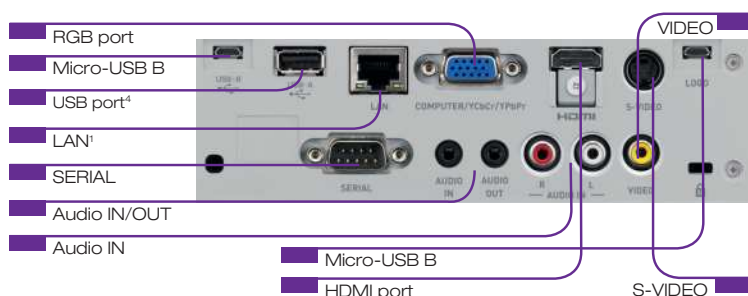

XJ-M256

Standard series technical specifications at a glance:

Display	Technology: Resolution:	0.65" DLP® chip (WXGA); 0.55" DLP® chip (XGA) 1,280 x 800 pixels (WXGA); 1,024 x 768 pixels (XGA)
Illumination technology	Type: Service life:	Laser and LED hybrid technology Up to 20,000 hours
Picture	Contrast ratio: Colour depth:	1,800:1 16.77 mil.
Projection lens	Technology: Projection ratio: Offset: Min. distance: Focus:	1.5x optical zoom (Viewing distance : width): 1.32–1.93 (WXGA); 1.64–2.46:1 (XGA) 33% (WXGA); 50% (XGA) 1 m Manual
Projection	Size of projection screen: 60" screen: 100" screen:	35" (0.89 m) to 300" (7.62 m) (WXGA); 30" (0.76 m) to 300" (7.62 m) (XGA) 1.7 m to 2.5 m viewing distance (WXGA); 2.0 m to 3.0 m viewing distance (XGA) 2.9 m to 4.2 m viewing distance (WXGA); 3.4 m to 4.9 m viewing distance (XGA)
Keystone correction	Vertical (automatic/manual):	+30°/±30°
Interfaces	Computer: Digital input: Video: Audio: USB ⁴ : Plug-in USB devices ⁴ :	1 x 15-pin D-sub (VGA) HDMI port S-Video terminal x 1 RCA pin terminal (composite) x 1 Input terminals: stereo mini jack x 1 RCA pin terminal (L/R) x 1 Output terminal: stereo mini jack x 1 Type A (USB 2.0) Micro-USB type B: USB display/data transfer Micro-USB type B: logo transfer/firmware update USB memory stick, CASIO YW-40 wireless adapter, selected graphic calculators/electronic dictionaries and digital cameras from CASIO ⁵
Wireless connection ⁴		IEEE 802.11 b/g/n compatible with Windows and Mac via additional software ⁶
Extended functions		Direct power on, direct power off, rear projection, freeze, blank screen, ceiling mounting
Audio and control systems	Audio system: Control inputs: Compatible control systems:	5 W monaural speaker RS-232 (mini nine-pin D-sub) x 1 LAN RJ-45 x 1 AMX, Crestron, Extron, SP Controls
Operating noise		33 dB (default mode)/28 dB (safe mode)
Energy consumption	Active: Standby:	165 W (eco off)/135 W (eco on, level 1) (2,500 AL); 180 W (eco off)/145 W (eco on, level 1) (3,000 AL) 0.12 W (LAN off); 0.23 W (LAN on)
Computer compatibility	Max. resolution (compressed):	UXGA (1,600 x 1,200 pixels)
Video compatibility	Norms: Signals:	PAL-N/-M, PAL60, SECAM, NTSC Composite video, YCbCr, YPbPr
Included with product		RGB cable, IR remote control, Quick guide
Optional accessories	DLP® 3D projection:	Active shutter glasses (YA-G30) and software (YA-D30)
General	Dimensions (W x H x D): Weight: Casing/colour: Operating temperature: Warranty:	311 x 84 x 244 mm 3.9 kg White 5–35°C Projector: three years 1. When used for less than 12 hours per day Light source: five years or 10,000 hours ⁷ 2. When used continuously (24 hours per day) Projector: two years Light source: two years or 6,000 hours ⁷