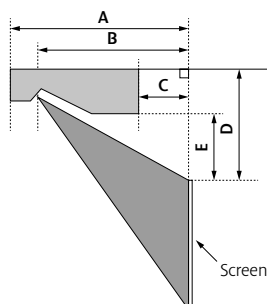

POSITIONING THE PROJECTOR

Screen Size (W x H) mm 16:10 aspect ratio	60"	74.6"	80"	110"
	1292 x 808	1608 x 1005	1723 x 1077	2369 x 1481
A	12.60" (32.0cm)	15.20" (38.6cm)	16.14" (41.0cm)	21.46" (54.5cm)
B	9.06" (23.0cm)	11.65" (29.6cm)	12.60" (32.0cm)	17.91" (45.5cm)
C	-2.60" (-6.6cm)	0.00" (0.0cm)	0.95" (2.4cm)	6.26" (15.9cm)
D	8.86" (22.5cm)	10.00" (25.4cm)	10.43" (26.5cm)	12.80" (32.5cm)
E	1.85" (4.7cm)	3.00" (7.6cm)	3.43" (8.7cm)	5.79" (14.7cm)